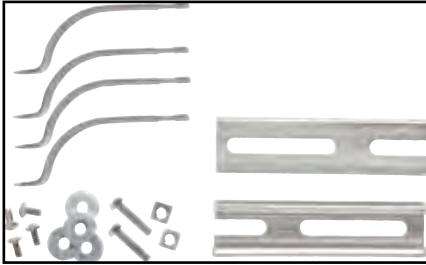

## DIN Rails

BW-6DIN  
 BW-8DIN  
 BW-10DIN  
 BW-12DIN  
 BW-14DIN  
 BW-16DIN

2 Rails for BW-L663, BW-L663C, BW-L863, BW-L863C, BW-SL864, BW-SL864C  
 2 Rails for BW-L982, BW-L982C, BW-SL1084, BW-SL1084C  
 2 Rails for BW-SL12104, BW-SL12104C, BW-SL12106, BW-SL12106C  
 2 Rails for BW-SL14126, BW-SL14126C  
 2 Rails for BW-SL16147, BW-SL16147C  
 2 Rails for BW-SL181610, BW-SL181610C

BW-8DIN

[Replacement Doors](#), clear and gray, and [Replacement Mounting Kits](#) are also available.

See Pole-Mount Kits on the next page.

Pole kit for 2", 3" and 4" poles

Pole kit for four inch 5"-12" poles

# POLE-MOUNT KITS FOR ELECTRICAL ENCLOSURES

**Example of a Pole-Mount Kit for 2", 3" or 4" diameter poles**

**Example of a Pole-Mount Kit for 5" - 12" diameter poles**

## Mier has two styles of Pole-Mount Kits:

- For poles that are 2" in diameter, or 3" or 4", our Pole-Mount Kits use two (2) braces across the top and bottom of the enclosure and fit between the enclosure and the pole, and four (4) brackets that go around the pole which are tightened down for a secure fit (two on bottom and two on top).
- For poles anywhere between 5" diameter through 12" diameter, our Pole-Mount Kits use two (2) braces across the top and bottom of the enclosure and fit between the enclosure and the pole, and two (2) adjustable bands that go around the pole which are tightened down for a secure fit (two on bottom and two on top).