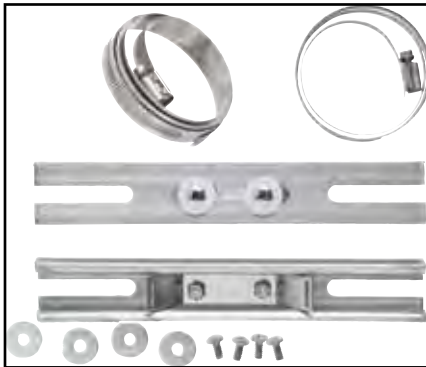

## DIN Rails

BW-6DIN  
 BW-8DIN  
 BW-10DIN  
 BW-12DIN  
 BW-14DIN  
 BW-16DIN

2 Rails for BW-L663, BW-L663C, BW-L863, BW-L863C, BW-SL864, BW-SL864C  
 2 Rails for BW-L982, BW-L982C, BW-SL1084, BW-SL1084C  
 2 Rails for BW-SL12104, BW-SL12104C, BW-SL12106, BW-SL12106C  
 2 Rails for BW-SL14126, BW-SL14126C  
 2 Rails for BW-SL16147, BW-SL16147C  
 2 Rails for BW-SL181610, BW-SL181610C

BW-8DIN

[Replacement Doors](#), clear and gray, and [Replacement Mounting Kits](#) are also available.

See Pole-Mount Kits on the next page.

Pole kit for 2", 3" and 4" poles

Pole kit for four inch 5"-12" poles

# POLE-MOUNT KITS FOR ELECTRICAL ENCLOSURES

**Example of a Pole-Mount Kit for 2", 3" or 4" diameter poles**

**Example of a Pole-Mount Kit for 5" - 12" diameter poles**

## Mier has two styles of Pole-Mount Kits:

- For poles that are 2" in diameter, or 3" or 4", our Pole-Mount Kits use two (2) braces across the top and bottom of the enclosure and fit between the enclosure and the pole, and four (4) brackets that go around the pole which are tightened down for a secure fit (two on bottom and two on top).
- For poles anywhere between 5" diameter through 12" diameter, our Pole-Mount Kits use two (2) braces across the top and bottom of the enclosure and fit between the enclosure and the pole, and two (2) adjustable bands that go around the pole which are tightened down for a secure fit (two on bottom and two on top).