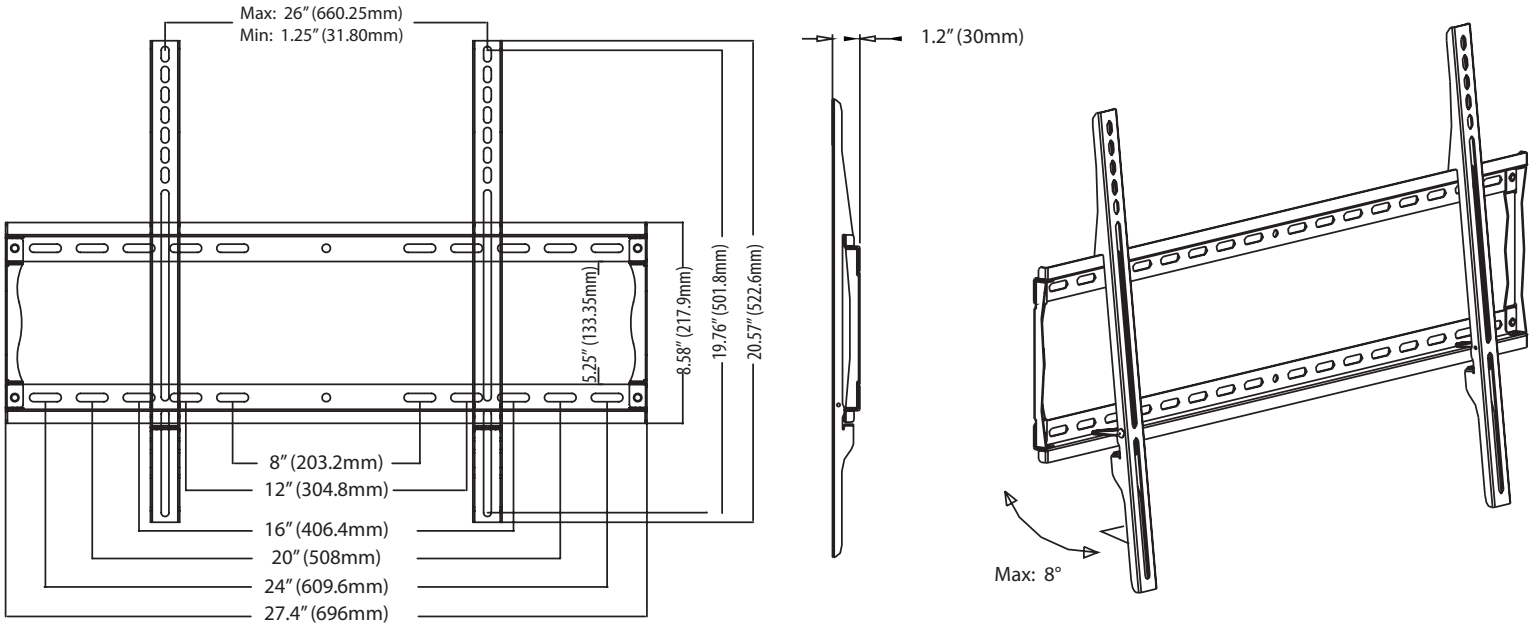

Flat Panel Ceiling Mount

For 32" to 55" (81.3-140cm) LCD, LED and Plasma TV's

F55 (BLACK)
F55S (SILVER)

Product Specifications

Package Specifications

PRODUCT WEIGHT	LOAD CAPACITY	COLORS	FINISH	PACKAGE SIZE (WxHxD)	SHIP WEIGHT	UPC CODE	PACKAGE CONTENTS
4.4lb (2kg)	200lb (90kg)	Black Silver	Scratch resistant powder coating	27.9" x 10.2" x 3.2" (710 x 260 x 82 mm)	6.8lb (3.1kg)	F55 (Black) 0815885010118 F55S (Silver) 0815885010125	Mount, wall and screen mounting hardware, product manual.

Mounting Interface

		Universal		VESA											
		Min	Max	W	75mm	100mm	200mm	200mm	300mm	300mm	400mm	400mm	400mm	600mm	600mm
W		31mm	660mm	X	X	X	X	X	X	X	X	X	X	X	X
H		31mm	501mm	H	75mm	100mm	100mm	200mm	200mm	300mm	200mm	300mm	400mm	200mm	400mm

Accessories

Toggle bolts (for metal stud installation)

- HT2 - 2 Pack
- HT4 - 4 Pack
- HT6 - 6 Pack

Use when installing into metal stud.

On-wall Cable Management

- WA1 - 1 Shelf
- WA2 - 2 Shelves
- WA3 - 3 Shelves

Component shelf and on-wall cable routing system. Hides cables inside internal channels for a clean look.

Shelving

- WF1 - 1 Shelf

Single-stud mountable component shelf.

Visit crimsonav.com to see the full line of vidamounts LCD/plasma, projector and TV/monitor mounts. © 2010 Crimson AV LLC. All rights reserved.