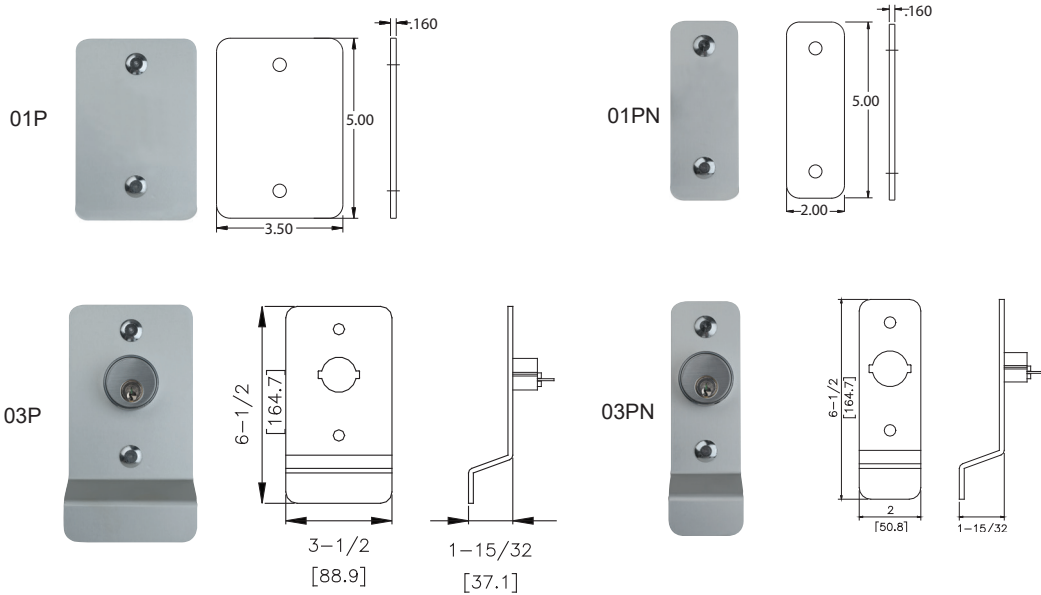

VALUE SERIES®

OUTSIDE TRIM DESIGNS

Assorted outside trims provide security for all types of installations. Built to be as durable as the panic devices, these heavy-duty trims will stand up to heavy use and abuse. The versatile design of the trims, combined with the device mounting plate, makes changing functions as simple as replacing the outside trim. This can easily be done without removing the exit device from the door. These trims can be used on V40 Series Rim and V50 Series Surface Vertical Rods. Detex uses the BHMA functions/descriptions for all trims.

AN Trim Does Not Cover 161 Prep

BN, EU2W and MN Trim

S Lever Standard

BN and MN Trim Available in 689 or 693 finishes

161 Prep Cover Plate Standard

S Lever

P and PN Trim

Available in
628 & 711 finishes

P Trim covers
161 Prep

WS Trim

Available in
605, 606, 611,
612, 613, 629
and 630 finishes

WP Trim

BHMA Function/Description

- 02 - Entrance by trim when actuating bar is locked down (dummy trim)
- 03 - Entrance by trim when latch bolt is released by key. Key removable only when locked.
- 08 - Entrance by knob or lever. Key locks or unlocks knob or lever.
- 09 - Entrance by knob or lever only when released by key. Key removable only when locked.
- 14 - Entrance by trim when latch bolt is released by knob or lever. Always active, no cylinder.