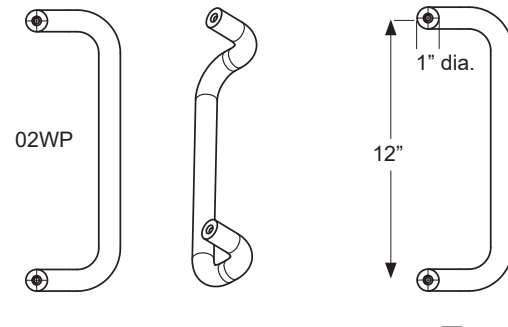

VALUE SERIES®

OUTSIDE TRIM DESIGNS

Assorted outside trims provide security for all types of installations. Built to be as durable as the panic devices, these heavy-duty trims will stand up to heavy use and abuse. The versatile design of the trims, combined with the device mounting plate, makes changing functions as simple as replacing the outside trim. This can easily be done without removing the exit device from the door. These trims can be used on V40 Series Rim and V50 Series Surface Vertical Rods. Detex uses the BHMA functions/descriptions for all trims.

P Trim covers
161 Prep

WS Trim

Available in
605, 606, 611,
612, 613, 629
and 630 finishes

WP Trim

BHMA Function/Description

- 02 - Entrance by trim when actuating bar is locked down (dummy trim)
- 03 - Entrance by trim when latch bolt is released by key. Key removable only when locked.
- 08 - Entrance by knob or lever. Key locks or unlocks knob or lever.
- 09 - Entrance by knob or lever only when released by key. Key removable only when locked.
- 14 - Entrance by trim when latch bolt is released by knob or lever. Always active, no cylinder.

Technical Information

- A/AN Trims are Steel Stampings
- BN Trims are Zinc Castings
- P/PN Trims are Aluminum Stampings
- WS Trims are forged Brass
- Value Series trims configured for use with BP2 and BP8 (standard)
- When ordered with device, trims will match mounting plate specified