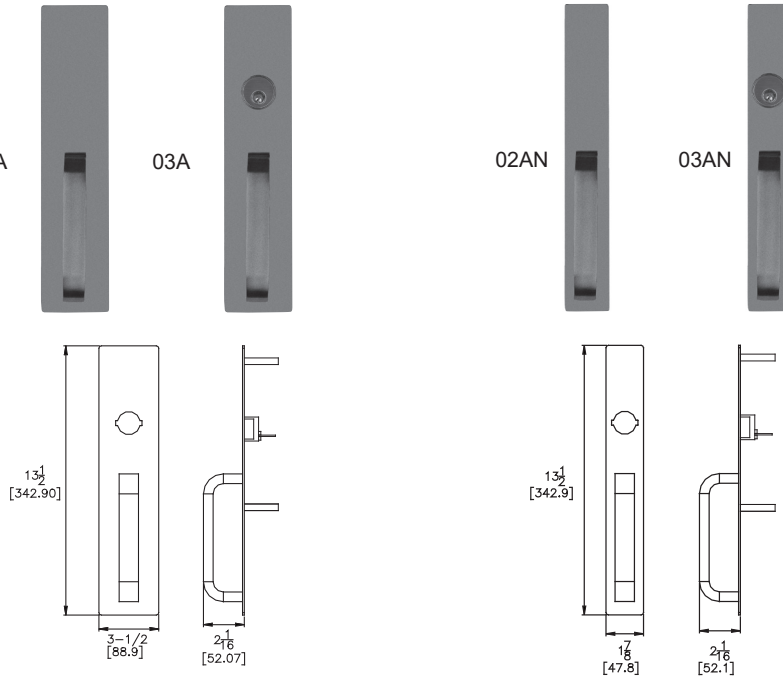

VALUE SERIES®

OUTSIDE TRIM DESIGNS

Assorted outside trims provide security for all types of installations. Built to be as durable as the panic devices, these heavy-duty trims will stand up to heavy use and abuse. The versatile design of the trims, combined with the device mounting plate, makes changing functions as simple as replacing the outside trim. This can easily be done without removing the exit device from the door. These trims can be used on V40 Series Rim and V50 Series Surface Vertical Rods. Detex uses the BHMA functions/descriptions for all trims.

A and AN TRIM

S Pull Standard

NOTE: Available in 689 or 693 finishes

02A

03A

02AN

03AN

A Trim Covers 161 Prep

AN Trim Does Not Cover 161 Prep