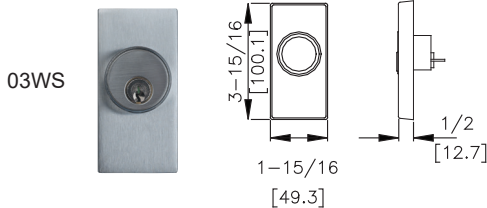

AN Trim Does Not Cover 161 Prep

BN, EU2W and MN Trim

S Lever Standard

BN and MN Trim Available in 689 or 693 finishes

161 Prep Cover Plate Standard

S Lever

P and PN Trim

Available in
628 & 711 finishes

P Trim covers
161 Prep

WS Trim

Available in
605, 606, 611,
612, 613, 629
and 630 finishes

WP Trim

BHMA Function/Description

- 02 - Entrance by trim when actuating bar is locked down (dummy trim)
- 03 - Entrance by trim when latch bolt is released by key. Key removable only when locked.
- 08 - Entrance by knob or lever. Key locks or unlocks knob or lever.
- 09 - Entrance by knob or lever only when released by key. Key removable only when locked.
- 14 - Entrance by trim when latch bolt is released by knob or lever. Always active, no cylinder.