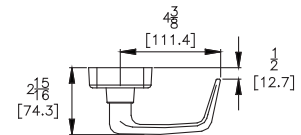

VALUE SERIES®

OUTSIDE TRIM DESIGNS

Assorted outside trims provide security for all types of installations. Built to be as durable as the panic devices, these heavy-duty trims will stand up to heavy use and abuse. The versatile design of the trims, combined with the device mounting plate, makes changing functions as simple as replacing the outside trim. This can easily be done without removing the exit device from the door. These trims can be used on V40 Series Rim and V50 Series Surface Vertical Rods. Detex uses the BHMA functions/descriptions for all trims.

A and AN TRIM

S Pull Standard

NOTE: Available in 689 or 693 finishes

02A

03A

02AN

03AN

A Trim Covers 161 Prep

AN Trim Does Not Cover 161 Prep

BN, EU2W and MN Trim

S Lever Standard

BN and MN Trim Available in 689 or 693 finishes

161 Prep Cover Plate Standard

S Lever