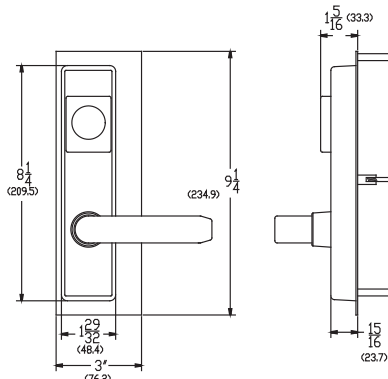

VALUE SERIES®

OUTSIDE TRIM DESIGNS

Assorted outside trims provide security for all types of installations. Built to be as durable as the panic devices, these heavy-duty trims will stand up to heavy use and abuse. The versatile design of the trims, combined with the device mounting plate, makes changing functions as simple as replacing the outside trim. This can easily be done without removing the exit device from the door. These trims can be used on V40 Series Rim and V50 Series Surface Vertical Rods. Detex uses the BHMA functions/descriptions for all trims.

A and AN TRIM

S Pull Standard

NOTE: Available in 689 or 693 finishes

02A

03A

02AN

03AN

A Trim Covers 161 Prep

AN Trim Does Not Cover 161 Prep

BN, EU2W and MN Trim

S Lever Standard

BN and MN Trim Available in 689 or 693 finishes

161 Prep Cover Plate Standard

S Lever