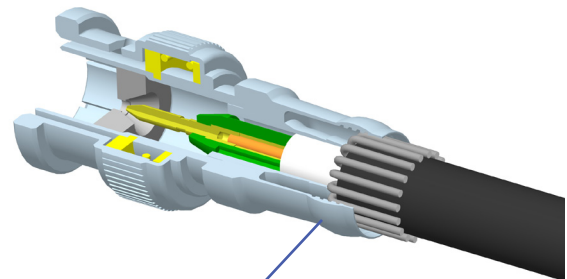

360° radial compression forms an environmental seal around the cable