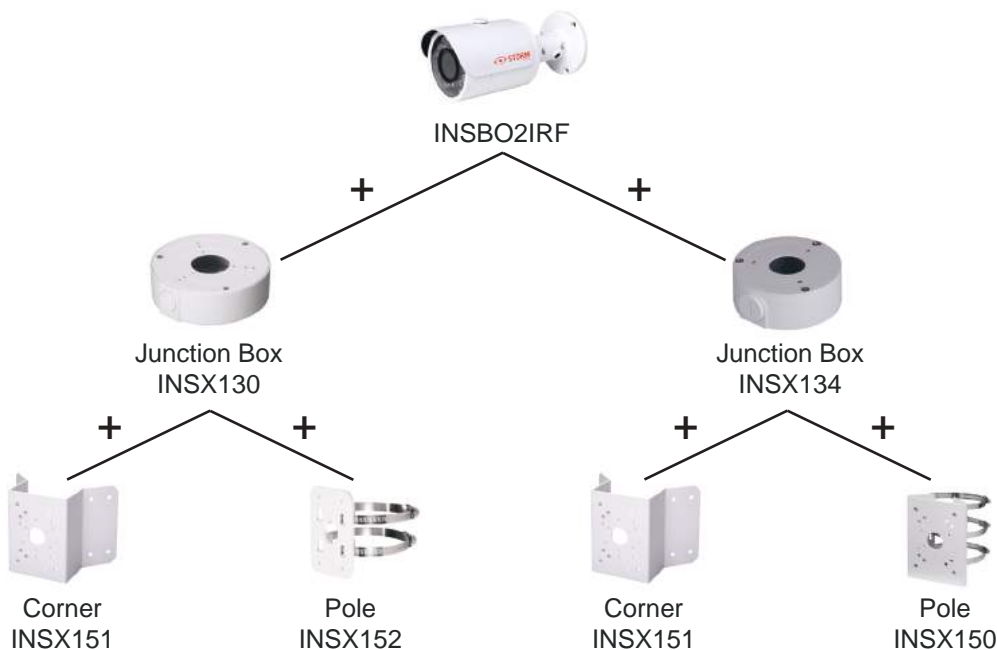

2.1MP IP Bullet Camera with IR

- 1/3" 2 Megapixel progressive scan CMOS
- H.264 & MJPEG dual-stream encoding
- Maximum 25/30fps at 1080P (1920× 1080)
- DWDR, Day/Night (ICR), AWB, AGC, BLC
- Multiple network monitoring: Web viewer, STORM VMS
- 3.6mm fixed lens
- Maximum length of IR LEDs: 30m
- IP66, PoE
- Outdoor / Indoor
- 10 pack optional (model number 10PK-INSBO2IRF)

Dimensions (mm)

Popular Mounting Solutions

INSBO2IRF

Product Specifications

Image Sensor	1/3" 2 Megapixel progressive scan CMOS	
Effective Pixels	2048(H) x 1536(V)	
Scanning System	Progressive	
Electronic Shutter Speed	Auto / Manual 1/3 (4)~1/10000	
Minimum Illumination	Color : 0.1Lux/F1.6;0 Lux/F1.6 (IR on)	
S/N Ratio	More than 50dB	
Video Output	N/A	
Camera Features		
Maximum Length of IR LEDs	30m	
Day/Night	Auto (ICR) / Color / B/W	
Backlight Compensation	BLC / HLC / DWDR	
White Balance	Auto / Manual	
Gain Control	Auto / Manual	
Noise Reduction	2D	
Privacy Masking	Up to 4 areas	
Lens		
Focal Length	3.6mm	
Maximum Aperture	F1.6	
Focus Control	Manual	
Viewing Angle	H: 71.9°	
Lens Type	Fixed lens	
Mount Type	Board -in Type	
Video		
Compression	H.264 H / H.264B / H.264 / MJPEG	
Resolution	1080P (1920×1080) / 720P (1280×720) / D1 (704×576 / 704×480) / CIF (352×288 / 352×240)	
Frame Rate	Main Stream	1080P (1~ 25/30fps)
	Sub Stream	D1/CIF (1~ 25/30fps)
Bit Rate	H.264 H: 16K ~ 8192 Kbps	
Audio		
Compression	N/A	
Interface	N/A	
Network		
Ethernet	RJ-45 (10/100Base-T)	
Wi-Fi	N/A	
Protocol	IPv4/IPv6, HTTP, HTTPS, TCP/IP, UDP, UPnP, ICMP, IGMP, RTSP, RTP, SMTP, NTP, DHCP, DNS, PPPOE, DDNS, FTP, IP Filter, QoS	
Compatibility	ONVIF, CGI	
Maximum User Access	20 users	
Smart Phone	iPhone, iPad, Android, Windows, Phone	