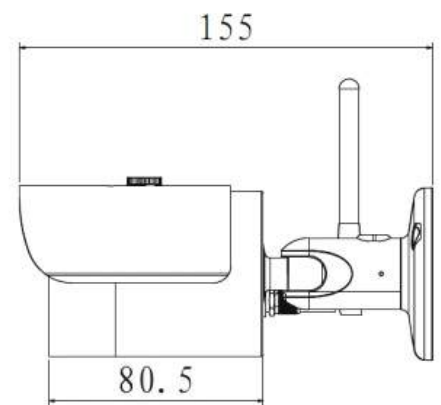

2.1MP IP Bullet Camera with IR

- 1/3" 2 Megapixel progressive scan CMOS
- H.264 & MJPEG dual-stream encoding
- Maximum 25/30fps at 1080P (1920× 1080)
- DWDR, Day/Night (ICR), AWB, AGC, BLC
- Multiple network monitoring: Web viewer, STORM VMS
- 3.6mm fixed lens
- Maximum length of IR LEDs: 30m
- IP66, PoE
- Outdoor / Indoor
- 10 pack optional (model number 10PK-INSBO2IRF)

Dimensions (mm)

Popular Mounting Solutions

INSBO2IRF

Product Specifications

Image Sensor	1/3" 2 Megapixel progressive scan CMOS	
Effective Pixels	2048(H) x 1536(V)	
Scanning System	Progressive	
Electronic Shutter Speed	Auto / Manual 1/3 (4)~1/10000	
Minimum Illumination	Color : 0.1Lux/F1.6;0 Lux/F1.6 (IR on)	
S/N Ratio	More than 50dB	
Video Output	N/A	
Camera Features		
Maximum Length of IR LEDs	30m	
Day/Night	Auto (ICR) / Color / B/W	
Backlight Compensation	BLC / HLC / DWDR	
White Balance	Auto / Manual	
Gain Control	Auto / Manual	
Noise Reduction	2D	
Privacy Masking	Up to 4 areas	
Lens		
Focal Length	3.6mm	
Maximum Aperture	F1.6	
Focus Control	Manual	
Viewing Angle	H: 71.9°	
Lens Type	Fixed lens	
Mount Type	Board -in Type	
Video		
Compression	H.264 H / H.264B / H.264 / MJPEG	
Resolution	1080P (1920×1080) / 720P (1280×720) / D1 (704×576 / 704×480) / CIF (352×288 / 352×240)	
Frame Rate	Main Stream	1080P (1~ 25/30fps)
	Sub Stream	D1/CIF (1~ 25/30fps)
Bit Rate	H.264 H: 16K ~ 8192 Kbps	
Audio		
Compression	N/A	
Interface	N/A	
Network		
Ethernet	RJ-45 (10/100Base-T)	
Wi-Fi	N/A	
Protocol	IPv4/IPv6, HTTP, HTTPS, TCP/IP, UDP, UPnP, ICMP, IGMP, RTSP, RTP, SMTP, NTP, DHCP, DNS, PPPOE, DDNS, FTP, IP Filter, QoS	
Compatibility	ONVIF, CGI	
Maximum User Access	20 users	
Smart Phone	iPhone, iPad, Android, Windows, Phone	