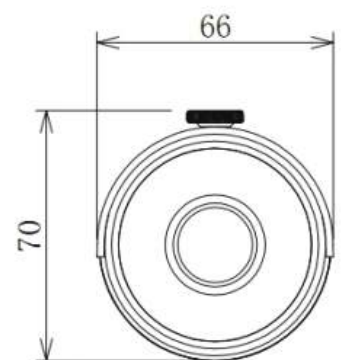

2.1MP IP Bullet Camera with IR

- 1/3" 2 Megapixel progressive scan CMOS
- H.264 & MJPEG dual-stream encoding
- Maximum 25/30fps at 1080P (1920× 1080)
- DWDR, Day/Night (ICR), AWB, AGC, BLC
- Multiple network monitoring: Web viewer, STORM VMS
- 3.6mm fixed lens
- Maximum length of IR LEDs: 30m
- IP66, PoE
- Outdoor / Indoor
- 10 pack optional (model number 10PK-INSBO2IRF)

Dimensions (mm)

Popular Mounting Solutions

INSBO2IRF

Product Specifications

Image Sensor	1/3" 2 Megapixel progressive scan CMOS	
Effective Pixels	2048(H) x 1536(V)	
Scanning System	Progressive	
Electronic Shutter Speed	Auto / Manual 1/3 (4)~1/10000	
Minimum Illumination	Color : 0.1Lux/F1.6;0 Lux/F1.6 (IR on)	
S/N Ratio	More than 50dB	
Video Output	N/A	
Camera Features		
Maximum Length of IR LEDs	30m	
Day/Night	Auto (ICR) / Color / B/W	
Backlight Compensation	BLC / HLC / DWDR	
White Balance	Auto / Manual	
Gain Control	Auto / Manual	
Noise Reduction	2D	
Privacy Masking	Up to 4 areas	
Lens		
Focal Length	3.6mm	
Maximum Aperture	F1.6	
Focus Control	Manual	
Viewing Angle	H: 71.9°	
Lens Type	Fixed lens	
Mount Type	Board -in Type	
Video		
Compression	H.264 H / H.264B / H.264 / MJPEG	
Resolution	1080P (1920×1080) / 720P (1280×720) / D1 (704×576 / 704×480) / CIF (352×288 / 352×240)	
Frame Rate	Main Stream	1080P (1~ 25/30fps)
	Sub Stream	D1/CIF (1~ 25/30fps)
Bit Rate	H.264 H: 16K ~ 8192 Kbps	
Audio		
Compression	N/A	
Interface	N/A	
Network		
Ethernet	RJ-45 (10/100Base-T)	
Wi-Fi	N/A	
Protocol	IPv4/IPv6, HTTP, HTTPS, TCP/IP, UDP, UPnP, ICMP, IGMP, RTSP, RTP, SMTP, NTP, DHCP, DNS, PPPOE, DDNS, FTP, IP Filter, QoS	
Compatibility	ONVIF, CGI	
Maximum User Access	20 users	
Smart Phone	iPhone, iPad, Android, Windows, Phone	