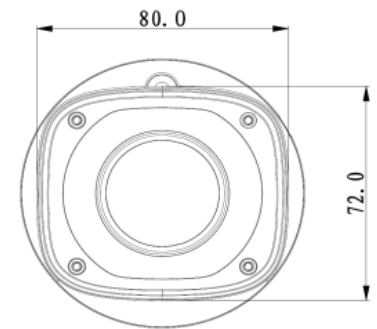

Dimensions (mm)