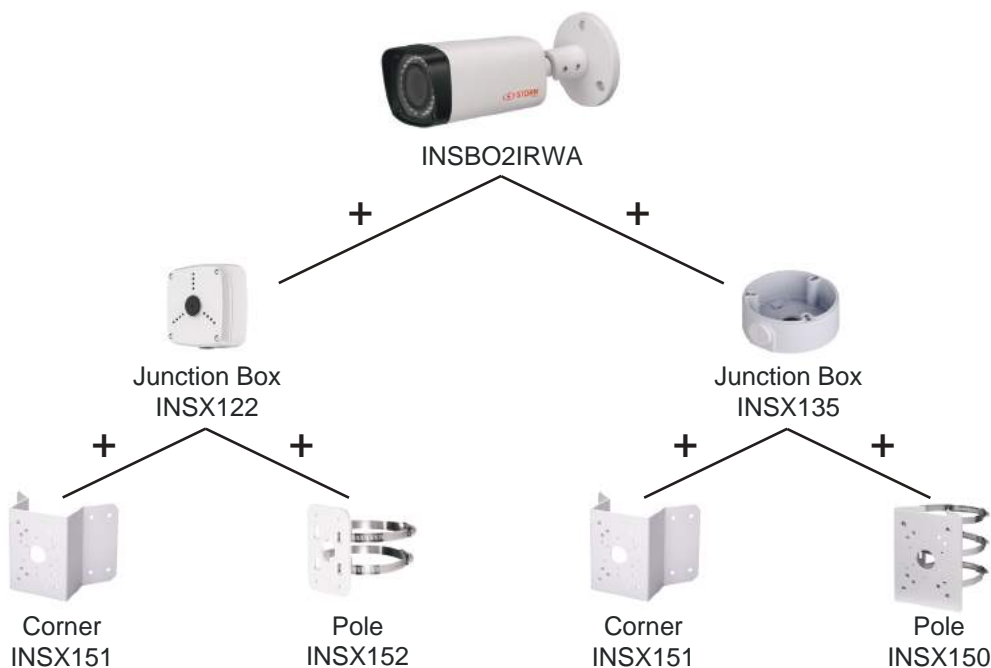

Popular Mounting Solutions