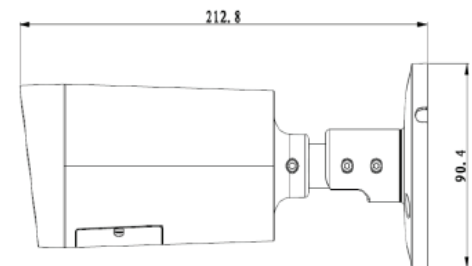

Dimensions (mm)