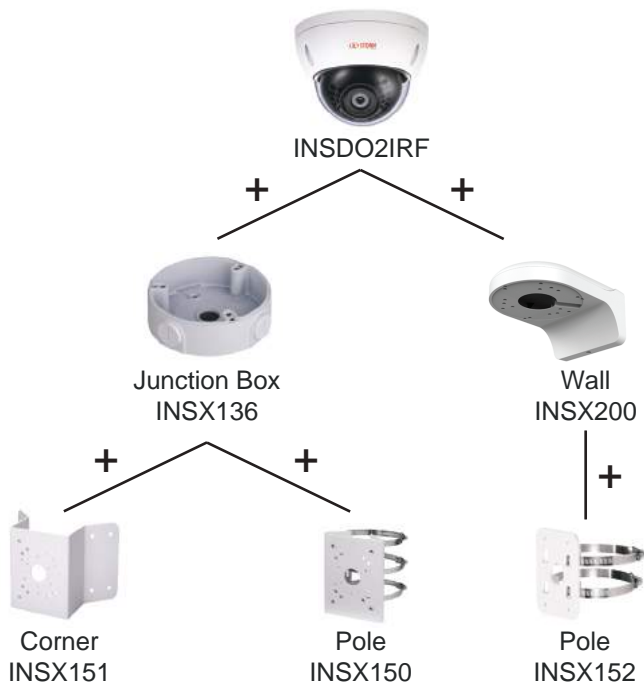

2MP HD Mini Dome Camera with IR

- 2 Megapixel progressive scan Aptina CMOS
- H.264 & MJPEG dual-stream encoding
- Maximum 25/30fps at 1080P (1920×1080)
- DWDR, Day/Night (ICR), AWB, AGC, BLC
- Multiple network monitoring: Web viewer, STORM VMS
- 3.6mm fixed lens
- Maximum length of IR LEDs: 30m
- IP66, IK10, PoE
- Outdoor / Indoor

Dimensions (mm)

Popular Mounting Solutions

INSDO2IRF

Product Specifications

Camera		
Image Sensor	1/3" 2 Megapixel Aptina CMOS	
Effective Pixels	2048(H) x 1536(V)	
Scanning System	Progressive	
Electronic Shutter Speed	Auto / Manual, 1/3(4)~1/10000s	
Minimum Illumination	Color: 0.1 Lux / F1.8; 0 Lux / F1.8 (IR on)	
S/N Ratio	More than 50dB	
Video Output	N/A	
Camera Features		
Maximum length of IR LEDs	30m	
Day/Night	Auto (ICR) / Color / B/W	
Backlight Compensation	BLC / HLC / DWDR	
White Balance	Auto / Manual	
Gain Control	Auto / Manual	
Noise Reduction	2D	
Privacy Masking	Up to 4 areas	
Lens		
Focal Length	3.6mm	
Maximum Aperture	F1.8	
Focus Control	Manual	
Viewing Angle	H:71.9°	
Lens Type	Fixed lens	
Mount Type	Board-in Type	
Video		
Compression	H.264 / H.264B / H.264H / MJPEG	
Resolution	1080P (1920×1080) / 720P (1280×720) / D1 (704×576 / 704×480) / CIF (352×288 / 352×240)	
Frame Rate	Main Stream	1080P/ 720P (1 ~ 25/30fps)
	Sub Stream	D1/ CIF (1~ 25/30fps)
Bit Rate	H.264 : 16K ~ 8192 Kbps	
Audio		
Compression	N/A	
Interface	N/A	
Network		
Ethernet	RJ-45 (10/100Base-T)	
Wi-Fi	N/A	
Protocol	IPv4/IPv6, HTTP, HTTPS, SSL, TCP/IP, UDP, UPnP, ICMP, IGMP, SNMP, RTSP, RTP, SMTP, NTP, DHCP, DNS, PPPOE, DDNS, FTP, IP Filter, QoS, Bonjour	
Compatibility	ONVIF, PSIA, CGI	
Maximum User Access	20 users	