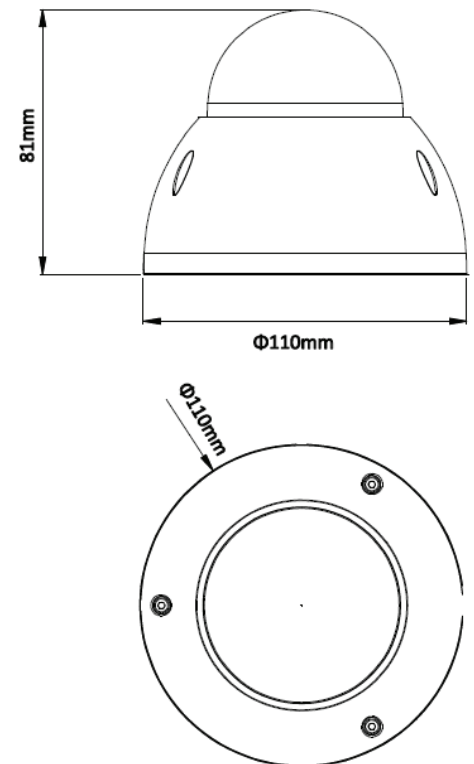

2MP HD Mini Dome Camera with IR

- 2 Megapixel progressive scan Aptina CMOS
- H.264 & MJPEG dual-stream encoding
- Maximum 25/30fps at 1080P (1920×1080)
- DWDR, Day/Night (ICR), AWB, AGC, BLC
- Multiple network monitoring: Web viewer, STORM VMS
- 3.6mm fixed lens
- Maximum length of IR LEDs: 30m
- IP66, IK10, PoE
- Outdoor / Indoor

Dimensions (mm)

Popular Mounting Solutions

INSDO2IRF

Product Specifications

Camera		
Image Sensor	1/3" 2 Megapixel Aptina CMOS	
Effective Pixels	2048(H) x 1536(V)	
Scanning System	Progressive	
Electronic Shutter Speed	Auto / Manual, 1/3(4)~1/10000s	
Minimum Illumination	Color: 0.1 Lux / F1.8; 0 Lux / F1.8 (IR on)	
S/N Ratio	More than 50dB	
Video Output	N/A	
Camera Features		
Maximum length of IR LEDs	30m	
Day/Night	Auto (ICR) / Color / B/W	
Backlight Compensation	BLC / HLC / DWDR	
White Balance	Auto / Manual	
Gain Control	Auto / Manual	
Noise Reduction	2D	
Privacy Masking	Up to 4 areas	
Lens		
Focal Length	3.6mm	
Maximum Aperture	F1.8	
Focus Control	Manual	
Viewing Angle	H:71.9°	
Lens Type	Fixed lens	
Mount Type	Board-in Type	
Video		
Compression	H.264 / H.264B / H.264H / MJPEG	
Resolution	1080P (1920×1080) / 720P (1280×720) / D1 (704×576 / 704×480) / CIF (352×288 / 352×240)	
Frame Rate	Main Stream	1080P/ 720P (1 ~ 25/30fps)
	Sub Stream	D1/ CIF (1~ 25/30fps)
Bit Rate	H.264 : 16K ~ 8192 Kbps	
Audio		
Compression	N/A	
Interface	N/A	
Network		
Ethernet	RJ-45 (10/100Base-T)	
Wi-Fi	N/A	
Protocol	IPv4/IPv6, HTTP, HTTPS, SSL, TCP/IP, UDP, UPnP, ICMP, IGMP, SNMP, RTSP, RTP, SMTP, NTP, DHCP, DNS, PPPOE, DDNS, FTP, IP Filter, QoS, Bonjour	
Compatibility	ONVIF, PSIA, CGI	
Maximum User Access	20 users	