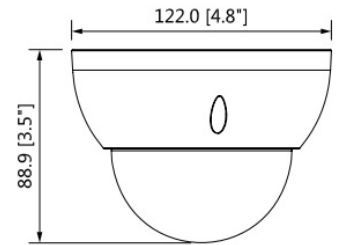

## Dimensions (mm)

## Technical Specifications

Interface	
Audio Interface	1-ch in
General	
Power Supply	12V DC $\pm$ 30%
Power Consumption	Max 8.8W (12V DC, IR on)
Working Environment	-30°C ~ +60°C (-22°F ~ +140°F) / Less than 90% RH
Ingress Protection	IP67
Vandal Protection	IK10
Dimensions	$\Phi$ 122mm $\times$ 88.9mm ( $\Phi$ 4.8" $\times$ 3.5")