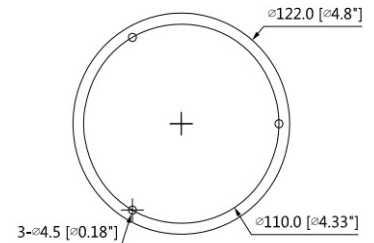

# 5MP Starlight HDCVI Autofocus Dome Camera

- Starlight, 120dB true WDR, 3DNR
- Max. 20fps at 5MP
- HD/SD output switchable
- Audio in interface
- 2.7-13.5mm motorized lens
- Max. IR length 30m, Smart IR
- IP67, IK10, DC12V ± 30%

## Dimensions (mm)

## Technical Specifications

Camera					
Image Sensor	1/2.8" 5 Megapixel progressive scan CMOS				
Effective Pixels	2688(H)×1520(V)				
Scanning System	Progressive				
Electronic Shutter Speed	PAL: 1/4s ~ 1/100,000s NTSC: 1/3s ~ 1/100,000s				
Minimum Illumination	0.005 Lux / F1.3, 30IRE, 0 Lux IR on				
S/N Ratio	More than 65dB				
IR Distance	Distance up to 30m (98ft)				
IR LEDs	2				
Camera Features					
Day/Night	Auto (ICR) / Manual				
Backlight Compensation	BLC / HLC / True WDR(120dB)				
White Balance	Auto / Manual				
Gain Control	AGC				
Noise Reduction	2D/3D				
Smart IR	Auto / Manual				
Lens					
Lens Type	Motorized lens / Fixed iris				
Mount Type	Board-in				
Focal Length	2.7 - 13.5mm				
Max. Aperture	F1.3				
Viewing Angle	H: 102° ~ 29°				
Focus Control	Auto / Manual				
Pan/Tilt/Rotation	Pan: 0° ~ 355°; Tilt: 0° ~ 75°; Rotation: 0° ~ 355°				
DORI Distance	Lens	Detect	Observe	Recognize	Identify
	W	64m(210ft)	26m(84ft)	13m(42ft)	6m(20ft)
	T	222m(728ft)	89m(291ft)	44m(146ft)	22m(72ft)
Video					
Resolution	5MP (2592×1944)				
Frame Rate	20 fps at 5MP; 25/30fps at 4MP; 25/30fps at 1080P				
Video Output	1-channel BNC high definition video output / CVBS video output (DIP switch)				

## Technical Specifications

Interface	
Audio Interface	1-ch in
General	
Power Supply	12V DC $\pm$ 30%
Power Consumption	Max 8.8W (12V DC, IR on)
Working Environment	-30°C ~ +60°C (-22°F ~ +140°F) / Less than 90% RH
Ingress Protection	IP67
Vandal Protection	IK10
Dimensions	$\Phi$ 122mm $\times$ 88.9mm ( $\Phi$ 4.8" $\times$ 3.5")