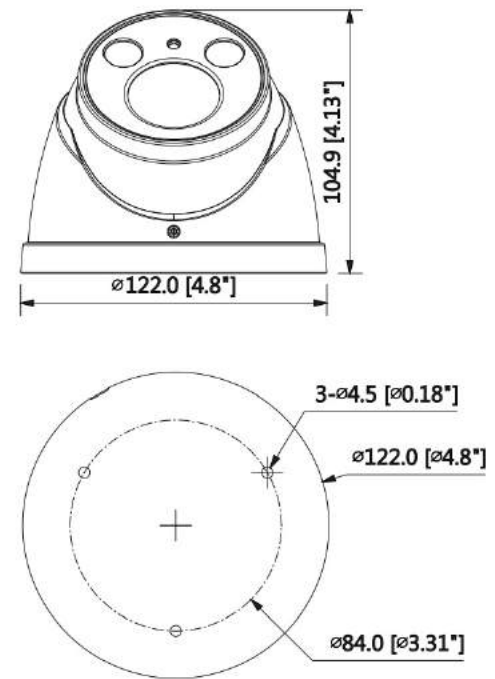

# 4MP IR Eyeball Network Camera

- 1/3" 4Megapixel progressive CMOS
- H.265& H.264 dual-stream encoding
- 20fps at 4M(2688×1520) & 25/30fps at 3M(2304×1296)
- WDR(120dB), Day/Night(ICR), 3DNR, AWB, AGC, BLC
- Multiple network monitoring: Web viewer, STORM VMS
- Micro SD card slot, up to 128GB
- 2.7~13.5mm varifocal lens
- Max IR LEDs Length 50m
- IP67, PoE

## Dimensions (mm)

## Technical Specifications

Camera					
Image Sensor	1/3" 4Megapixel progressive CMOS				
Effective Pixels	2688(H) x1520(V)				
RAM/ROM	512MB/32MB				
Scanning System	Progressive				
Electronic Shutter Speed	Auto/Manual, 1/3~1/100000s				
Minimum Illumination	0.03Lux/F1.4( Color,1/3s,30IRE) 0.3Lux/F1.4( Color,1/30s,30IRE) 0Lux/F1.4(IR on)				
S/N Ratio	More than 50dB				
IR Distance	Distance up to 50m(164ft)				
IR LEDs	2				
Camera Features					
Day/Night	Auto(ICR) / Color / B/W				
Backlight Compensation	BLC / HLC / WDR(120dB)				
White Balance	Auto/Natural/Street Lamp/Outdoor/Manual				
Gain Control	Auto/Manual				
Noise Reduction	3D DNR				
Digital Zoom	16x				
Privacy Masking	4 Areas				
Lens					
Lens Type	Motorized				
Mount Type	Board-in				
Focal Length	2.7mm~13.5mm				
Max. Aperture	F1.4				
Viewing Angle	H:104°~28°, V:55°~16°				
Optical Zoom	4x				
Focus Control	Motorized				
Pan/Tilt/Rotation	Pan:0°~355°; Tilt:0°~65°; Rotation:0°~355°				
DORI Distance	Lens	Detect	Observe	Recognize	Identify
	W	64m(210ft)	26m(85ft)	13m(43ft)	6m(20ft)
	T	222m(728ft)	89m(292ft)	44m(144ft)	22m(72ft)
Video					
Compression	H.265+/H.265/H.264+/H.264				
Resolution	4M(2688x1520)/3M(2304x1296)/1080P(1920x1080)/720P(1280x720)/VGA(640x480)/D1(704x576/704x480)/CIF(352x288/352x240)				
Frame Rate	Main Stream: 4M (1~20fps); 3M(1~25/30fps)				
	Sub Stream: D1(1~20/25fps)				
Bit Rate	H.265: 12K ~ 6400Kbps; H.264: 32K ~ 10240Kbps				
Audio					
Compression	N/A				