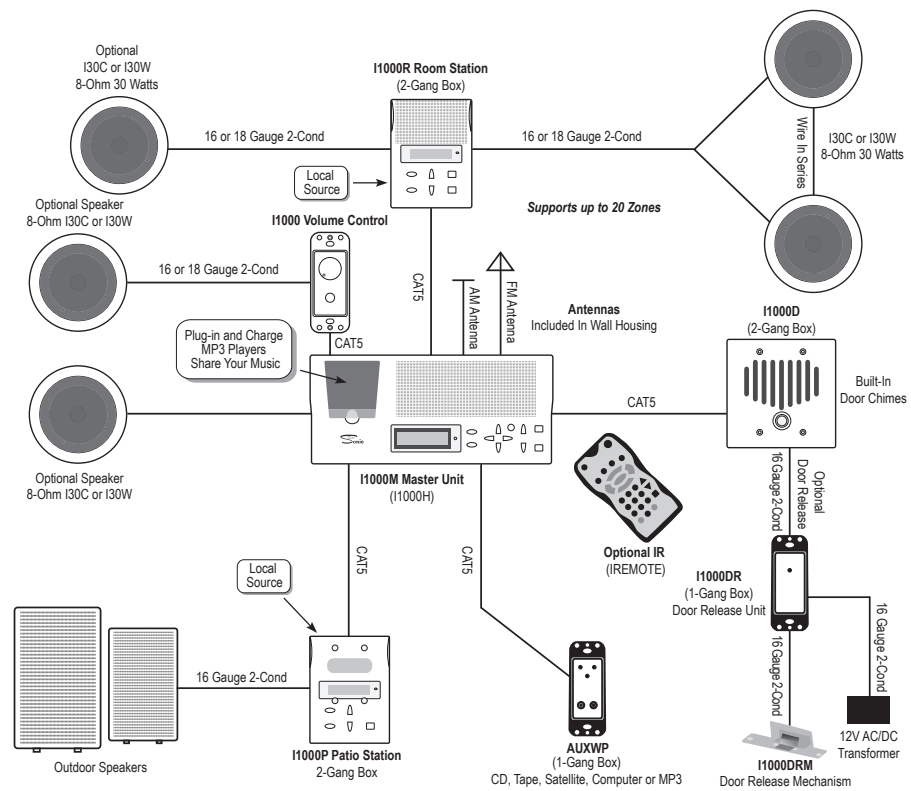

### I1000 Wire Configuration

I1000R with Hanger Bracket (PMPHGR)

AUXWP Auxiliary Wall Plate (For CD, Tape Player, Etc.)

I1000DR Door Release Unit (Works with I1000DRM Mechanism)

Intrasonic Technology, headquartered in Richardson, TX, manufactures full-featured, easy-to-use music distribution and intercom systems that offer great value for the price. Our diverse line of products includes Music Distribution and Intercom Systems, Video Door Intercom Systems, Built-In Central Vacuum Systems, and a wide variety of ceiling, in-wall, or mini-cube audio speakers, and associated accessories.