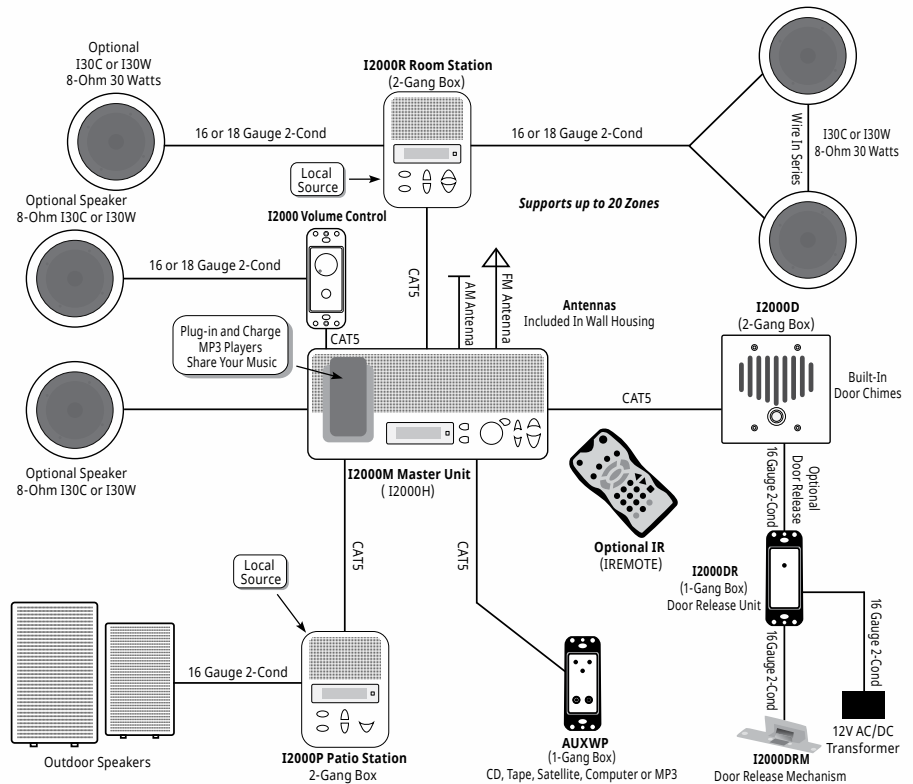

- **Bluetooth Receiver:** Multi-use adapter that Bluetooth-enables any music device with a 3.5mm jack! Stream from your iPhone to the I2000 system to play your favorite music throughout your living space, while keeping your phone close at hand. Plug it into your stereo or home theater system to enjoy digital music thorough your stereo or surround-sound speakers. The options are limitless! Comes with USB or household power cords.
- **Auxiliary Wall Input:** Optional wall input that allows connection to CD or tape players, satellite radios, or computers. It includes its own treble, bass, and volume controls to deliver high-quality sound regardless of the device.
- **ACABLE:** 18" cable with a 3.5mm plug to connect Personal Music Players to your I2000M Master Stations and I2000R Room Stations.
- **I2000-HGR:** Hanger bracket accessory for I2000R Room Stations, to hold Personal Music Players below the station unit.
- **IREMOTE:** Full-function handheld remote control for your I2000M Master Stations, I2000R Room Stations, and I2000P Patio Stations.
- **I2000VC Volume Control:** Indoor amplified volume control with two-source option and volume control, typically used in rooms with no need for a Room Station.

## I2000 Wire Configuration

I2000R with Hanger Bracket (I2000-HGR)

AUXWP Auxiliary Wall Plate (For computer or other devise)

I2000DR Door Release Unit (Works with I2000DRM Mechanism)

Part Number - I2000 - Lit