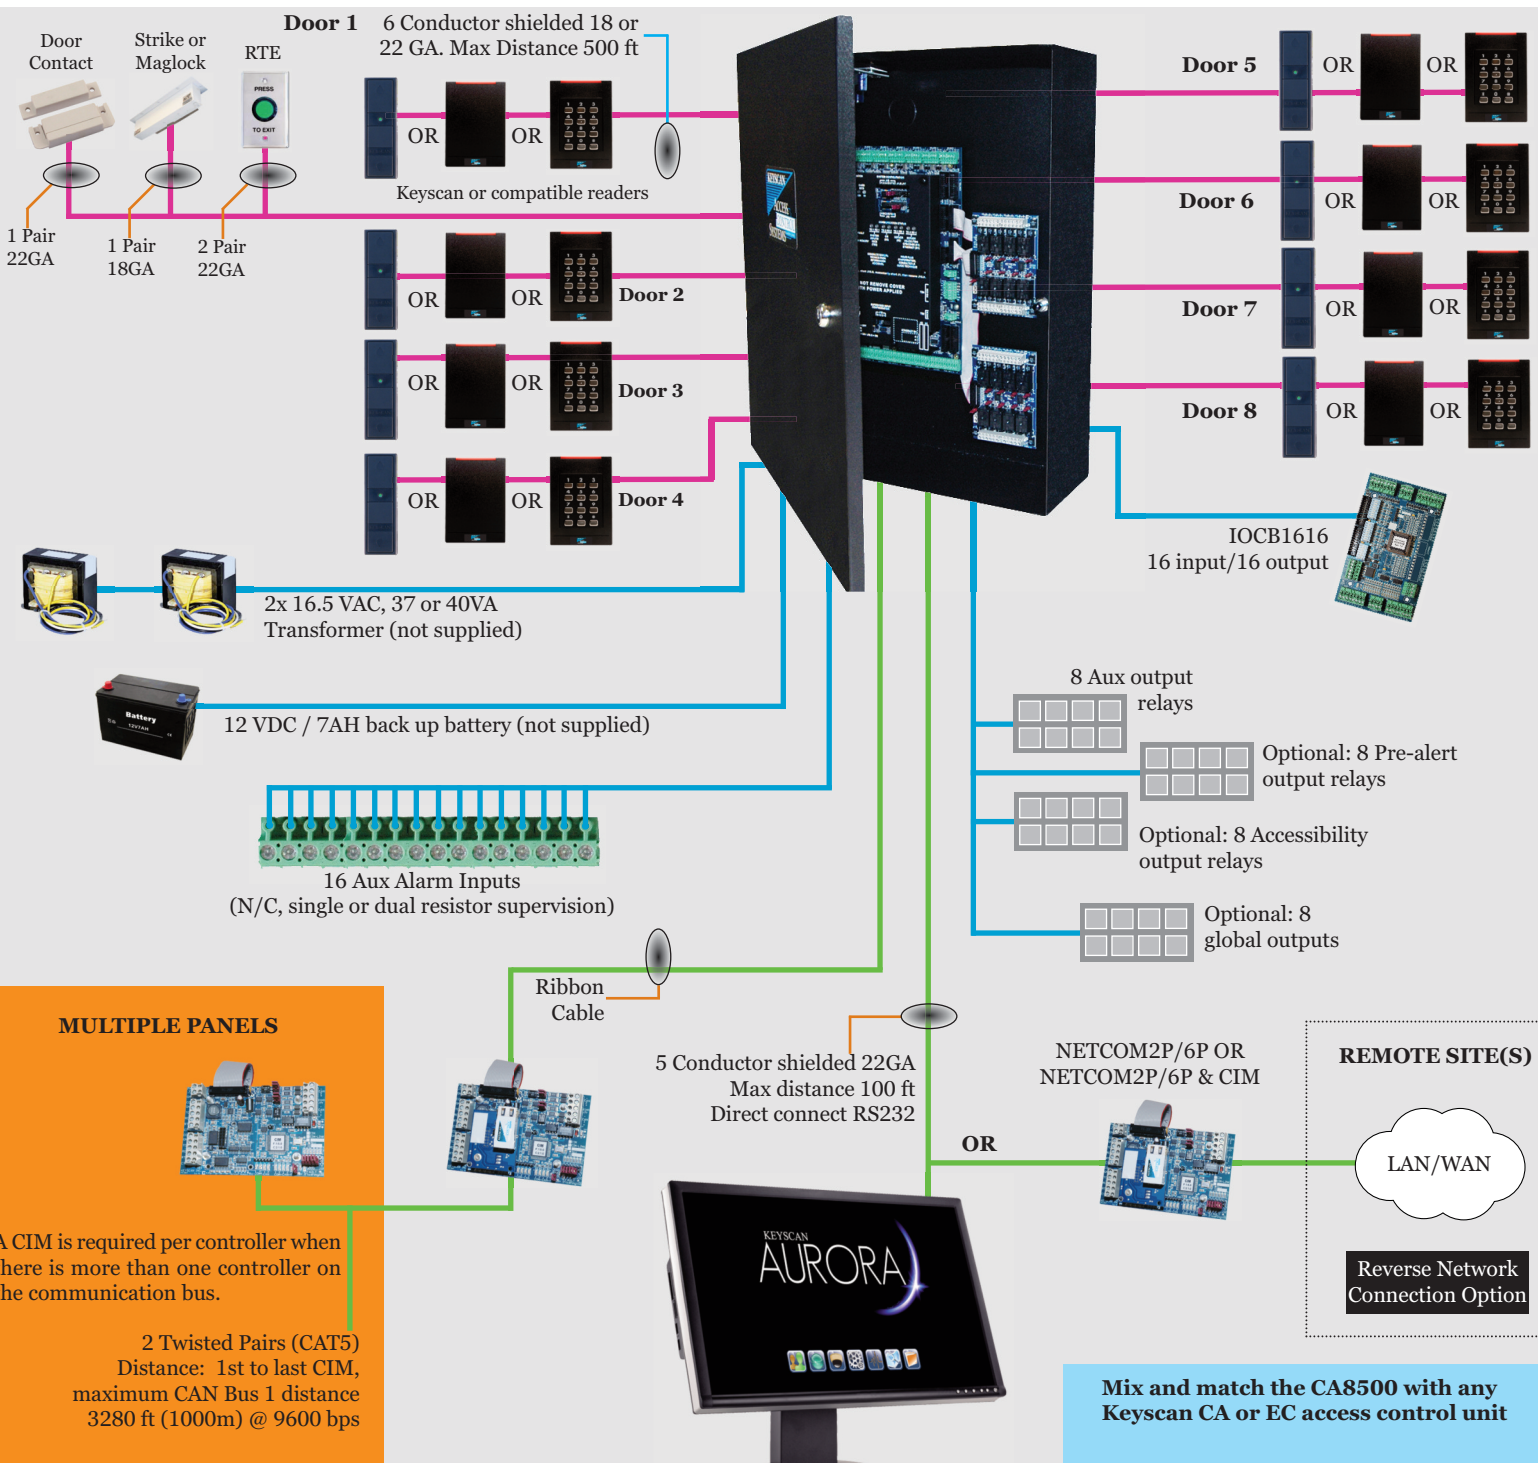

# Keyscan® CA8500

## 8-Reader Access Control Unit

**MULTIPLE PANELS**

A CIM is required per controller when there is more than one controller on the communication bus.

2 Twisted Pairs (CAT5)  
Distance: 1st to last CIM,  
maximum CAN Bus 1 distance  
3280 ft (1000m) @ 9600 bps

Mix and match the CA8500 with any Keyscan CA or EC access control unit