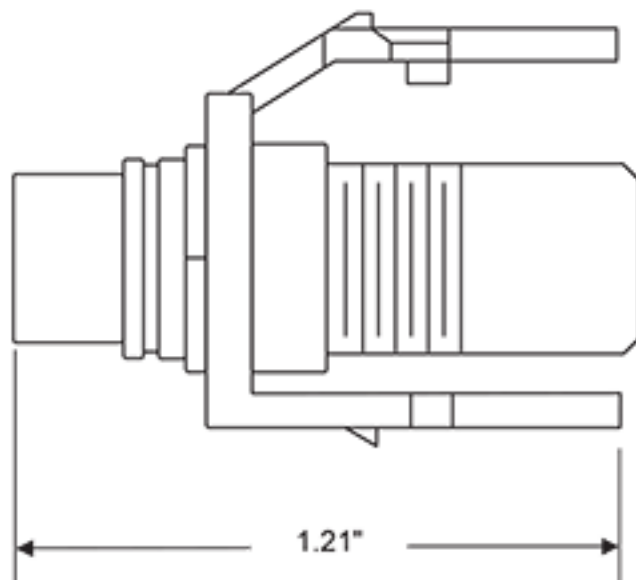

Features and Benefits

- Compatible with all QuickPort wallplates, housings, and panels
- Available in a variety of colors to match housings or wallplates
- Standard colors for signal identification