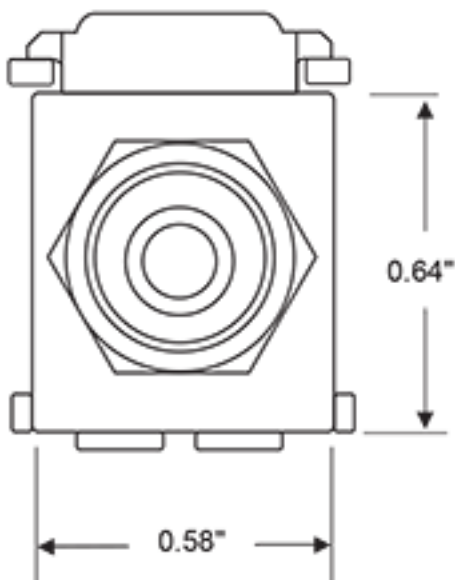

Features and Benefits

- Compatible with all QuickPort wallplates, housings, and panels
- Available in a variety of colors to match housings or wallplates
- Standard colors for signal identification