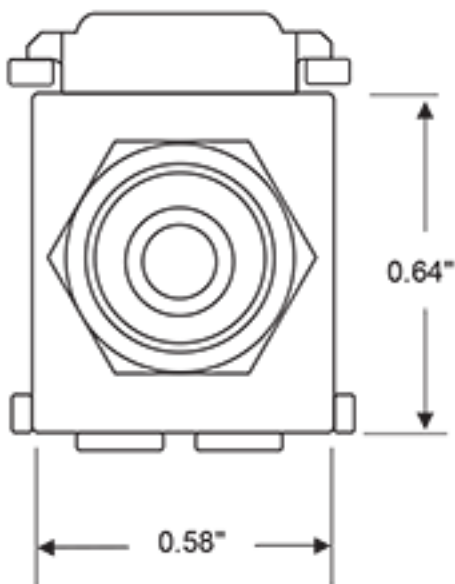

Features and Benefits

- Compatible with all QuickPort wallplates, housings, and panels
- Available in a variety of colors to match housings or wallplates
- Standard colors for signal identification