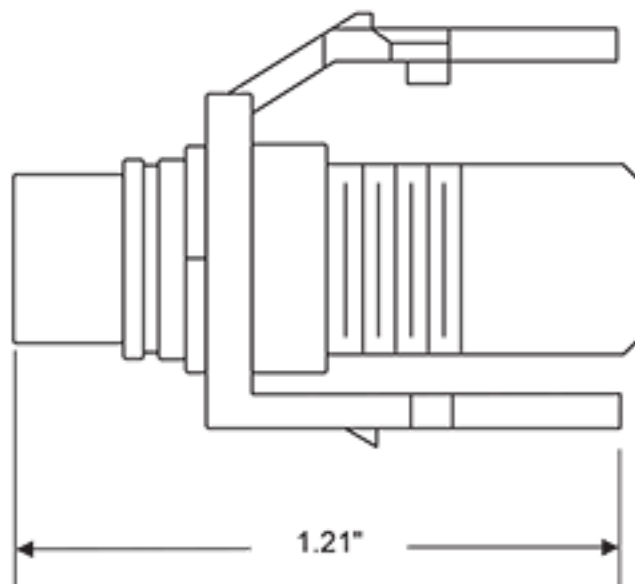

Features and Benefits

- Compatible with all QuickPort wallplates, housings, and panels
- Available in a variety of colors to match housings or wallplates
- Standard colors for signal identification