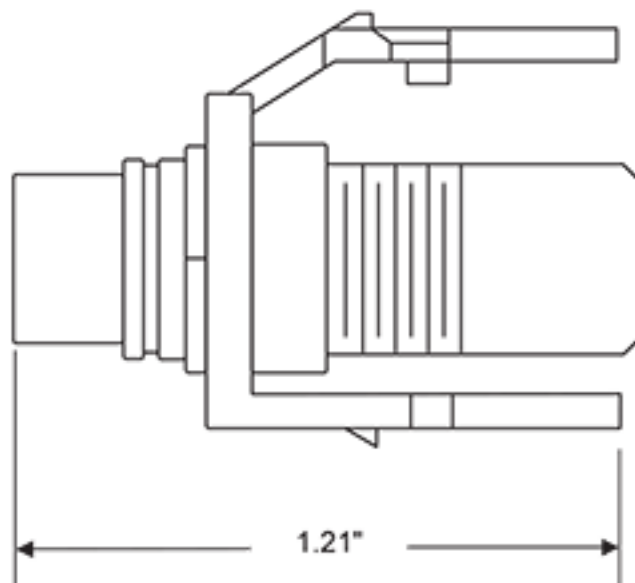

Features and Benefits

- Compatible with all QuickPort wallplates, housings, and panels
- Available in a variety of colors to match housings or wallplates
- Standard colors for signal identification