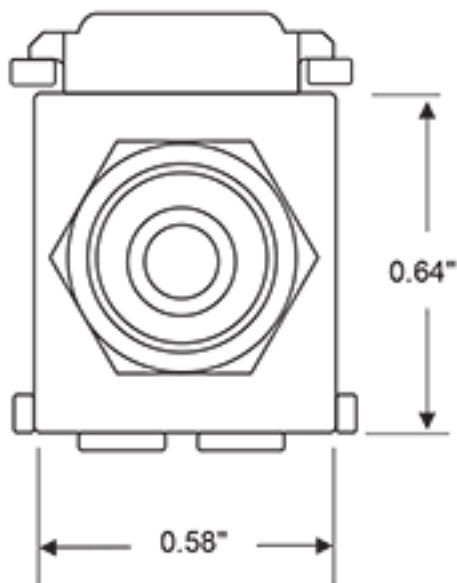

Features and Benefits

- Compatible with all QuickPort wallplates, housings, and panels
- Available in a variety of colors to match housings or wallplates
- Standard colors for signal identification