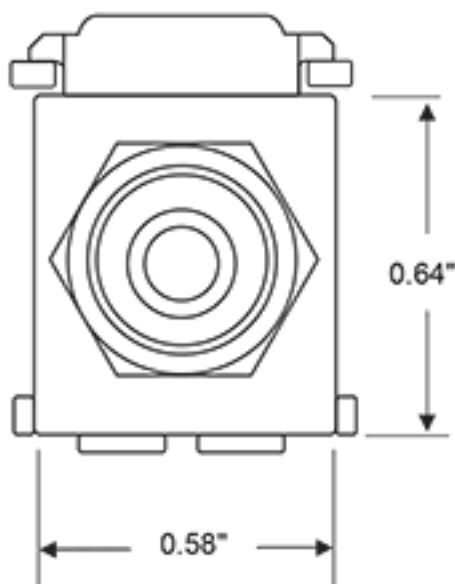

Features and Benefits

- Compatible with all QuickPort wallplates, housings, and panels
- Available in a variety of colors to match housings or wallplates
- Standard colors for signal identification