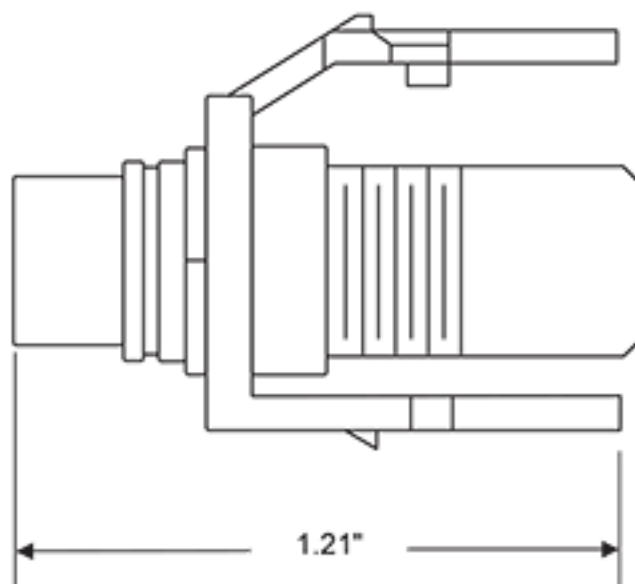

Body Material: High-Impact Fire-Retardant Plastic

Body Color: White

Barrel or Stripe Color: Blue

Mechanical Specifications

Position / Conductor: Female to Female

Termination Type: Front and Rear RCA Plugs

Cable Type: Shielded A/V with Terminated RCA Plugs

UPC Code: 07847734296

Country of Origin: China

Features and Benefits

- Compatible with all QuickPort wallplates, housings, and panels
- Available in a variety of colors to match housings or wallplates
- Standard colors for signal identification