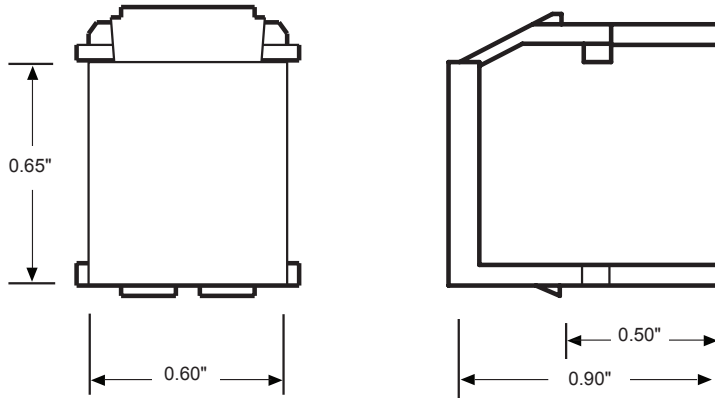

ELECTRONIC FILES

For CAD files, typical specs, or technical drawings (.DXF, .DWG), visit www.leviton.com.

41084-BxB

41084-BxB

PART NUMBERS

Description	IVORY	WHITE	LT. ALMOND	GREY	BLACK	BROWN
Blank QuickPort® Module	41084-BIB	41084-BWB	41084-BTB	41084-BGB	41084-BEB	41084-BBB

Leviton Network Solutions
2222 - 222nd St. SE
Bothell, WA 98021-4416

Asia / Pacific
T +1.631.812.6228
E infoasean@leviton.com

Canada
T +1.514.954.1840
E pcservice@leviton.com

Caribbean
T +1.954.593.1896
E infocaribbean@leviton.com

China
T +852.2774.9876
E infochina@leviton.com

Colombia
T +57.1.743.6045
E infocolombia@leviton.com

tel 1-800-824-3005
tel +1-425-486-2222
appeng@leviton.com
www.leviton.com

Europe
T +33.6.8869.1380
E infoeurope@leviton.com

India / SAARC
T +91.80.4322.5678
E infoindia@leviton.com

Mexico
T +52.55.5082.1040
E lsamarketing@leviton.com

Middle East & Africa
T +971.4.886.4722
E lmeinfo@leviton.com

South Korea
T +82.2.3273.9963
E infokorea@leviton.com