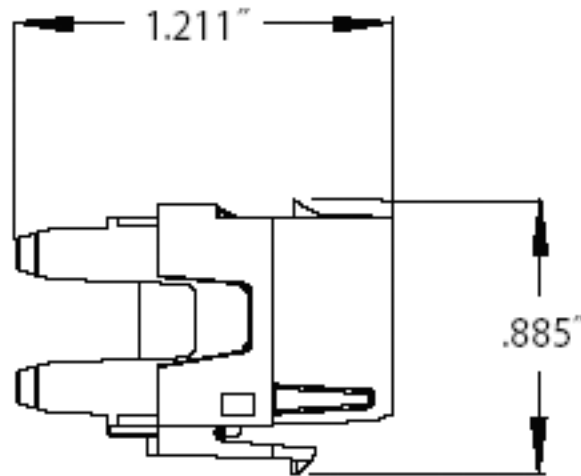

## Description

eXtreme 6+ QuickPort Connector, CAT 6, ivory

Front View

Side View