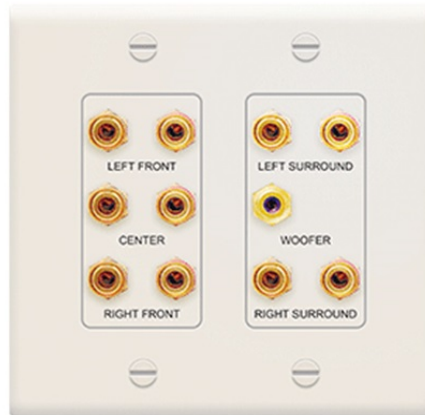

5.1 Home Theater Outlet Straps, Light Almond

F9004-LA

The home theater strap contains

features & benefits

Fits into a standard two-gang decorator opening.
Includes a connection for the sub-woofer for a true 5.1 multi-room audio installation.

specifications

General Info

Color: Light Almond
Connection Type: Banana Jack/Stripped Speaker Wire
Type: Preconfigured Decorator Strap

Listing Agencies/Third Party Information

UN SPS C: 39121704

Dimensions

Depth Metric: 3.2 cm
Depth U S: 1.25"
Height Metric: 10.6 cm
Height U S: 4.19"
Width Metric: 4.2 cm/strap
Width U S: 1.65 in/strap

Technical Information

Material: High Impact Flame Retardant Plastic

Receptacle Type: 9x Binding Posts, 1x RCA-F connector
Number Of Receptacles: 11