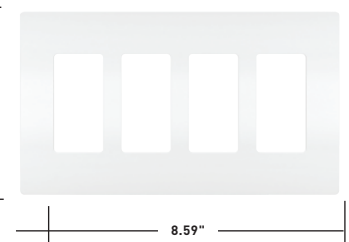

Ordering Information

radiant® Screwless Wall Plates – Polycarbonate Screwless Wall Plates – Plastic Subplate included

Description	Color	26 Openings	
One Gang	Ivory	RWP26I	
	White	RWP26W	
	Brown	RWP26	
	Gray	RWP26GRY	
	Black	RWP26BK	
	Light Almond	RWP26LA	
	Two Gang	Ivory	RWP262I
White		RWP262W	
Brown		RWP262	
Gray		RWP262GRY	
Black		RWP262BK	
Light Almond		RWP262LA	
Three Gang		Ivory	RWP263I
	White	RWP263W	
	Brown	RWP263	
	Gray	RWP263GRY	
	Black	RWP263BK	
	Light Almond	RWP263LA	
	Four Gang	Ivory	RWP264I
White		RWP264W	
Brown		RWP264	
Gray		RWP264GRY	
Black		RWP264BK	
Light Almond		RWP264LA	
Five Gang		Ivory	RWP265I
	White	RWP265W	
	Brown	RWP265	
	Gray	RWP265GRY	
	Black	RWP265BK	
	Light Almond	RWP265LA	
	Six Gang	Ivory	RWP266I
White		RWP266W	
Brown		RWP266	
Gray		RWP266GRY	
Black		RWP266BK	
Light Almond		RWP266LA	

Four Gang

Screwless 26 Openings Plastic Subplate included

Description	Height	Width
One Gang	4.94"	3.15"
Two Gang	4.94"	4.96"
Three Gang	4.94"	6.77"
Four Gang	4.94"	8.59"
Five Gang	4.94"	10.40"
Six Gang	4.94"	12.21"

Screwless Plastic Subplate Dimensions

Description	Height	Width
One Gang	4.78"	1.81"
Two Gang	4.78"	3.62"
Three Gang	4.78"	5.44"
Four Gang	4.78"	7.25"
Five Gang	4.78"	9.06"
Six Gang	4.78"	10.87"