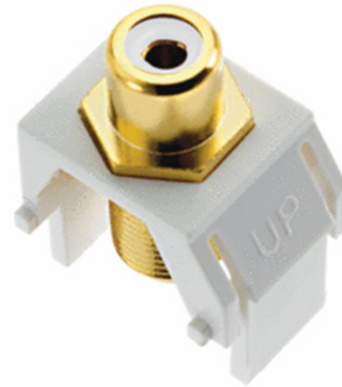

RCA to F-Connector, White

WP3461-WH

This high quality insert is for use in all Keystone Wall Plates

features & benefits

- Standard RCA front jack.
- Supports distribution of home audio, home theater audio, and video.
- F-coaxial rear for high quality audio and video distribution.

specifications

General Info

Color: White
Type: Keystone Insert

Listing Agencies/Third Party Information

CSA Listing Info: CAN/CSA-C22.2 No. 182.4-1990
CSA Standard: Yes
UL Listing No: ANSI/UL 1863
UL Standard: Yes
UN SPS C: 39121704

Dimensions

Depth Metric: 3 cm
Depth U S: 1.20"
Length U S: 0.87"
Length Metric: 2.2 cm
Width Metric: 1.7 cm
Width U S: 0.67 in

Cord Information

Connector Type End One: RCA Female, Bronze with Gold Plating
Connector Type End Two: F Connector, Bronze with Gold Plating

Technical Information

Material: High Impact Flame Retardant Plastic
Product Fits Into: Keystone Cutout