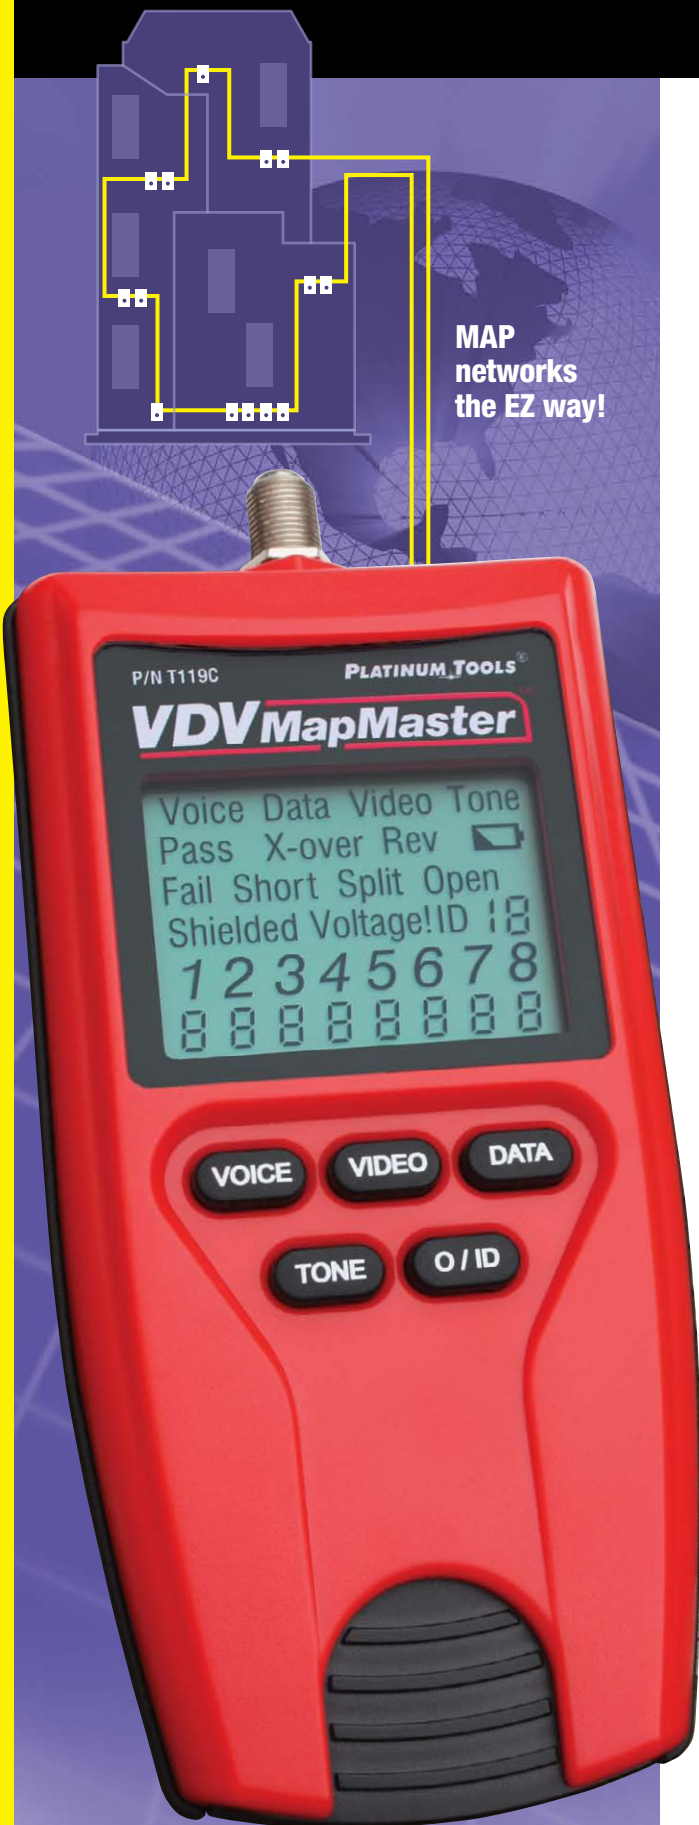

VDV MapMaster™ Tester

MAP networks the EZ way!

PLATINUM TOOLS®

VDV MapMaster™

Voice, Data and Video Tester

The VDV MapMaster combines continuity testing, mapping and tone generator functions into a single unit. Capable of identifying and mapping 19 locations at one time. Whether your jobs are commercial or residential, the versatility of the VDV MapMaster makes it an installer's best friend!

- Tests Voice (6 wire), Data (8 wire) and Video (coax)
- Easy to read, extra large 7-segment LCD screen with large icons
- Tone generator with selectable tone cadence and selectable pins carrying tone
- RJ (Voice & Data) master remote stores in bottom of case
- Map 19 locations at one time
- Tests and indicates pins with shorts, opens, reversals, miswires and split pairs
- Displays 'Pass' icon for correctly wired T568A/B and crossover/uplink
- Displays 'Pass' icon for correctly wired 6-pin telephone plus 'Rev' for reverse-pinned
- Low power consumption for long battery life
- Auto power-off

Coax Remote Set P/N T120C
ID/MAP 19 video (coax) cables at one time. Numbered custom F remotes 1 thru 19 for easy identification. A real time saver!

Data Remote Set P/N T121C
ID/MAP 19 data (twisted pair) cables or data ports/jacks at one time. Numbered custom RJ45 remotes 1 thru 19 for easy identification. A real time saver!

Master Remote P/N T124C
The replacement Master Remote(s) can be used as an extra Master Remote(s) when testing networks. Map your network first to help identify the extra Master Remote(s).

Toner Cable RJ45/Alligator P/N T125C
Use when shooting tone via the data port. Cable conductors are terminated on contact #1 and #2, so program your VDV MapMaster to shoot tone on pair 1 and 2.