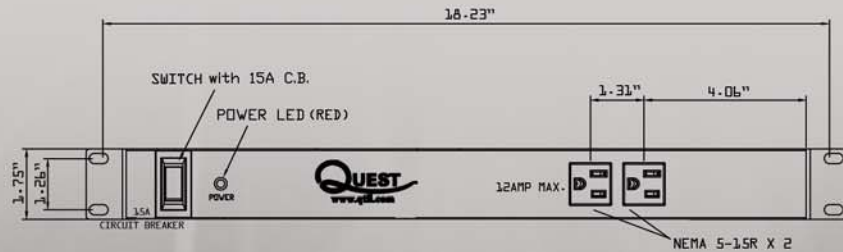

Housing: Aluminum, Black

UL Listed: #E330297

HPS-10A

Horizontal Rack Mount Power Strip – 10 outlets
Includes 6ft AC power cord with NEMA 5-15P plug

Mounting Style: Horizontal or Vertical

Mounting Hardware: Horizontal & vertical mounting hardware included

L x W x H: 19" x 3.5" x 1.75"

Rack Mount Units: 1RU (1.75")

AC Outlets (Front): 2

AC Outlets (Rear): 8

AC Outlet Type: NEMA 5-15R

Voltage: 120Vac, 12A, 1440W

Circuit Breaker: 15A

Protective Switch Guard: Yes

Power LED: Red

AC Cord Length: 6ft

AC Power Cord: NEMA 5-15P, 14AWG SJT, 3 Cond. with Ground, Black, ABS UL 94V0

Housing: Cold Rolled Steel, Black

UL Listed: #E330297

Front View

HPS-E10A

EMI & Surge Protected
10 Outlets, 1050 joules