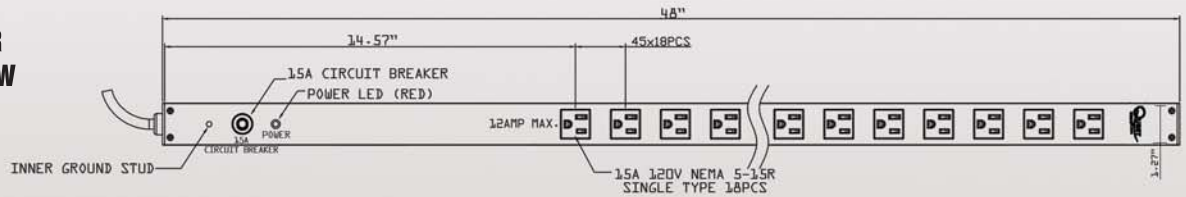

Housing: Aluminum, Black

UL Listed: #E330297

HPS-10A

Horizontal Rack Mount Power Strip – 10 outlets
Includes 6ft AC power cord with NEMA 5-15P plug

Mounting Style: Horizontal or Vertical

Mounting Hardware: Horizontal & vertical mounting hardware included