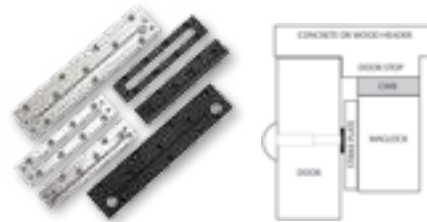

**ASB » ALUMINUM SPACER BRACKET**

- Use when a blade stop requires the Magnalock to be lowered
- Comes pre-drilled for the mounting bolts and wire
- Provides a blind nut for surface installation of strike
- Available in clear aluminum or black anodized
- MagnaCare® lifetime replacement, no fault warranty

**» MODELS**

PART # | Description

ASB-32BK	Alum Frame Spacer Bracket - M32, Black Anodized
ASB-32CL	Alum Frame Spacer Bracket - M32, Clear Anodized
ASB-62BK	Alum Frame Spacer Bracket - M62, Black Anodized
ASB-62CL	Alum Frame Spacer Bracket - M62, Clear Anodized
ASB-82BK	Alum Frame Spacer Bracket - M82, Black Anodized
ASB-82CL	Alum Frame Spacer Bracket - M82, Clear Anodized
ASCWB-DM62CL	Alum 1-1/2" Spacer - Concrete/Wood Bracket, DM62, Clear

ACCESSORIES

for M32/62/82 Magnalocks®

**CWB » CONCRETE/WOOD BRACKET**

- Used on wood or concrete filled metal frames
- Provides a concealed wire chamber
- Available in clear aluminum or black anodized
- MagnaCare® lifetime replacement, no fault warranty