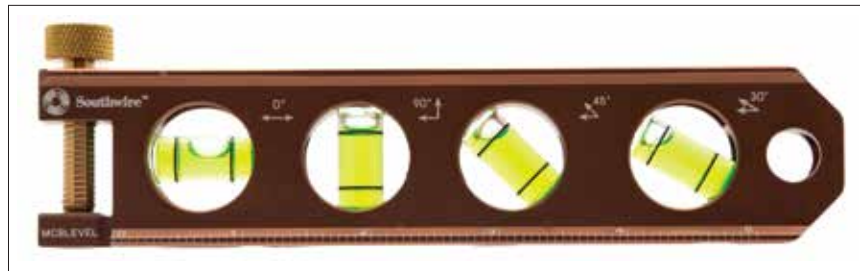

Southwire®

LVLTOR9, MCBLEVEL

ELECTRICIAN'S LEVELS

Levels with high visibility vials and specially designed features for electricians.

● **ILLUMINATED**
Integrated light illuminates vials for better visibility

©2015 Southwire Company, LLC. All rights reserved. Trademark of Southwire Company, LLC.

Features & Benefits

LVLTOR9

- Integrated light illuminates vials for better visibility
- Three leveling vials set at 0, 45, and 90 degrees
- Lightweight and durable aluminum construction
- Easy to read high impact acrylic bubble vials
- V-grooved edge helps hold the level in place on pipe or conduit

MCBLEVEL

- Set screw secures level to conduit
- Four leveling vials set at 0, 30, 45, and 90 degrees
- Four powerful magnets for hands free operation
- Easy to read high impact acrylic bubble vials
- V-grooved edge helps hold the level in place on pipe or conduit
- Lightweight and durable aluminum construction

Specifications

MODEL #	STOCK #	DESCRIPTION	HEIGHT	WIDTH	DEPTH	WEIGHT	LEVELING VIALS	FEATURES
MCBLEVEL	582816	6" Conduit Bending Level	6.31"	1.88"	0.63"	5 oz	0°, 30°, 45°, and 90°	Magnets, thumb screw for attaching to conduit
LVLTOR9	582818	9" Torpedo Level	9"	1.5"	0.75"	8.7 oz	0°, 45°, and 90°	Magnets and lighted vials