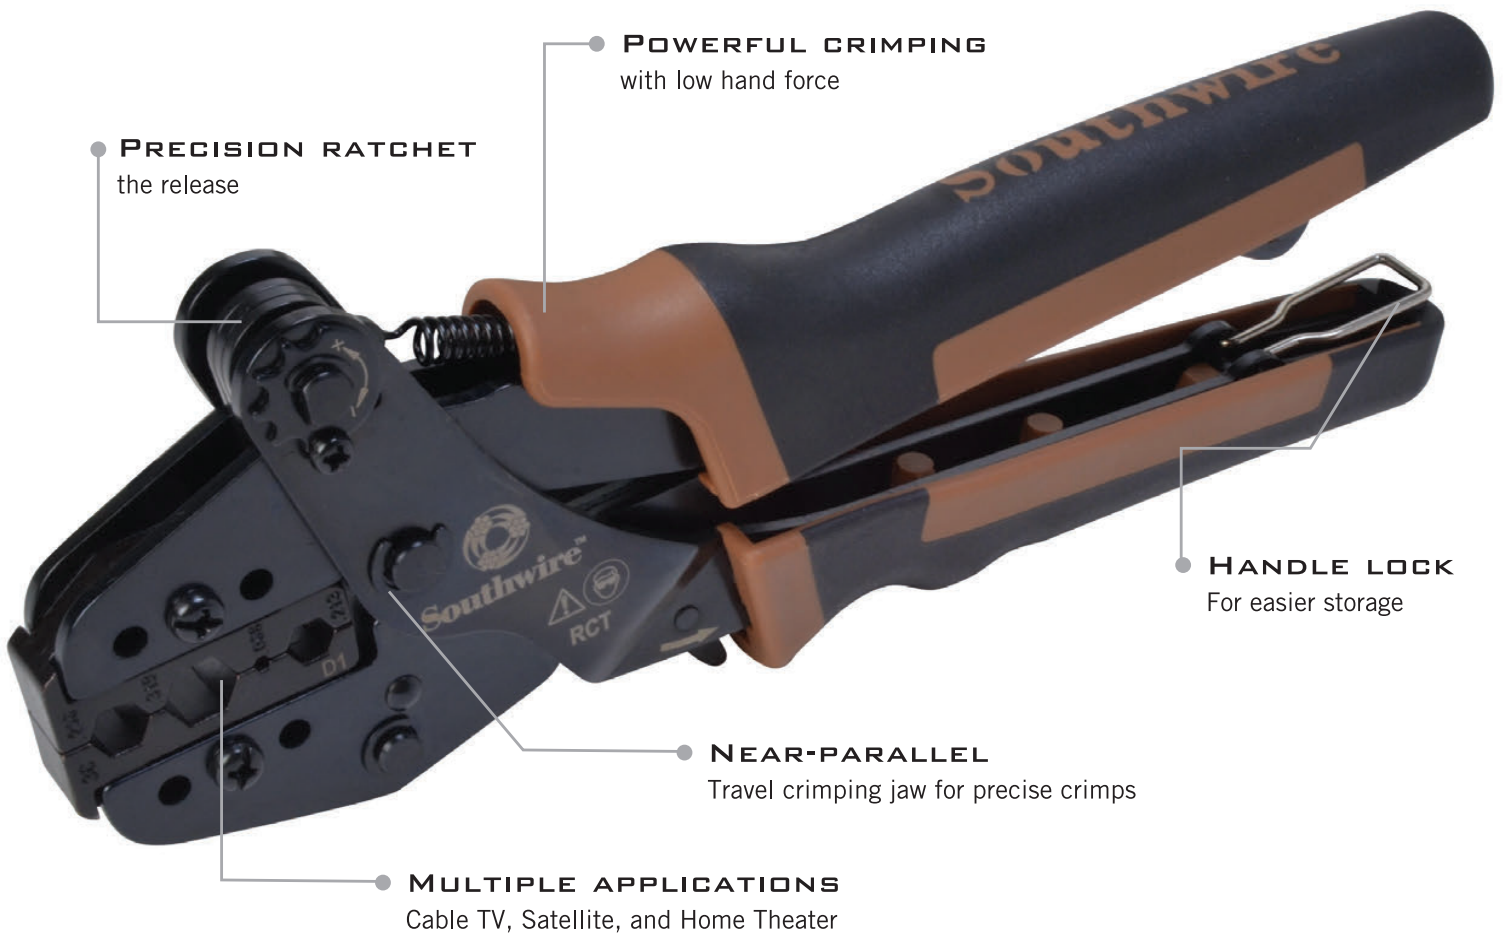

Southwire™

RCT-D1

# Ratchet Crimp Tool - Coax Cable TV "F" Hex Connectors

**POWER MEETS PRECISION: COMPOUND LEVERAGE DESIGN DELIVERS HIGH CRIMP FORCE WITH LOW HAND FORCE, AND NEAR-PARALLEL JAW ACTION DELIVERS PRECISION CRIMPS.**

# Ratchet Crimp Tool - Coax Cable TV "F" Hex Connectors

- COMPOUND LEVERAGE DESIGN - POWERFUL CRIMPING WITH LOW HAND FORCE
- NEAR-PARALLEL TRAVEL CRIMPING JAW FOR PRECISE CRIMPS
- PRECISION RATCHET WITH RELEASE
- INCLUDES D1 DIE SET WITH 0.256, 0.319, 0.068 AND 0.213 HEX CAVITIES
- CONVENIENT HANDLE LOCK FOR EASY STORAGE