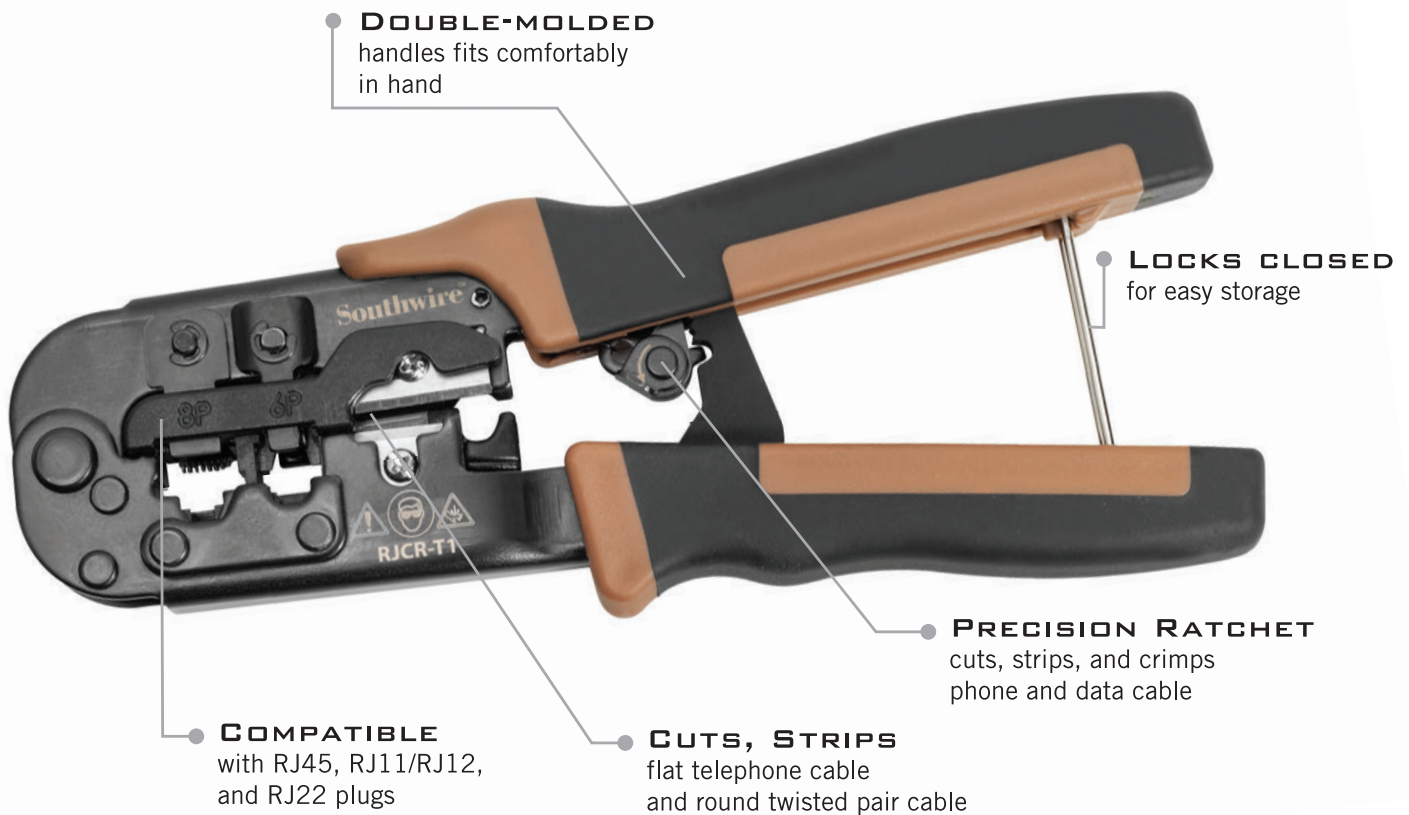

Southwire™

RJCR-T1

Ratcheting Phone & Data Crimp Tool

THE RJCR-T1 IS A PROFESSIONAL RATCHETING PHONE & DATA CRIMP TOOL THAT CUTS AND STRIPS VOICE AND DATA CABLE, AND CRIMPS RJ45 (DATA) PLUS RJ11/RJ12 AND RJ22 (VOICE) CONNECTORS.

- **COMFORTABLE DOUBLE-MOLDED GRIPS HELP TO ORIENT THE TOOL**
- **COMPATIBLE WITH STANDARD MODULAR PLUGS**
- **COMPATIBLE WITH RJ45, RJ11/RJ12, AND RJ22 PLUGS**
- **LOCKS CLOSED FOR EASY STORAGE**

⚠ CAUTION: Tool has moving parts that can pinch/cut. Keep hands and fingers clear.