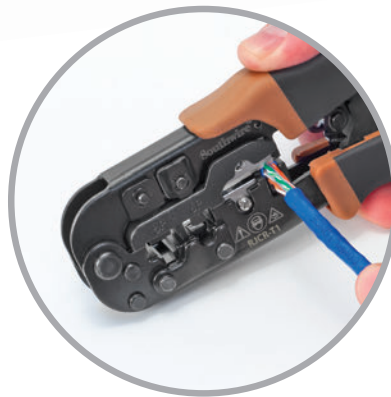

Southwire™

RJCR-T1

Ratcheting Phone & Data Crimp Tool

THE RJCR-T1 IS A PROFESSIONAL RATCHETING PHONE & DATA CRIMP TOOL THAT CUTS AND STRIPS VOICE AND DATA CABLE, AND CRIMPS RJ45 (DATA) PLUS RJ11/RJ12 AND RJ22 (VOICE) CONNECTORS.

- **COMFORTABLE DOUBLE-MOLDED GRIPS HELP TO ORIENT THE TOOL**
- **COMPATIBLE WITH STANDARD MODULAR PLUGS**
- **COMPATIBLE WITH RJ45, RJ11/RJ12, AND RJ22 PLUGS**
- **LOCKS CLOSED FOR EASY STORAGE**

⚠ CAUTION: Tool has moving parts that can pinch/cut. Keep hands and fingers clear.