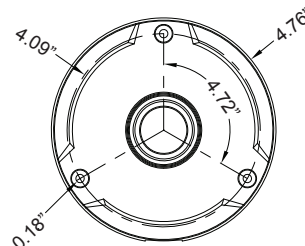

VT-TJB03

Junction Box for Cable Management for use with Transcendent 24 IR LED Fixed Lens Vandal Domes

VT-TWMT-A1

Universal 10" Wall Mount Post Adapter - Requires VT-TJB 02/03 (Listed Above)

VT-TPDMT-A1

Universal 10" Pedestal Mount Post Adapter - Requires VT-TJB 02/03 (Listed Above)