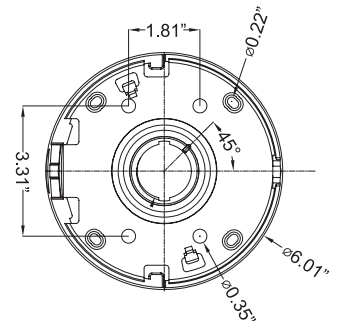

VT-TJB03

Junction Box for Cable Management for use with Transcendent 24 IR LED Fixed Lens Vandal Domes

VT-TWMT-A1

Universal 10" Wall Mount Post Adapter - Requires VT-TJB 02/03 (Listed Above)

VT-TPDMT-A1

Universal 10" Pedestal Mount Post Adapter - Requires VT-TJB 02/03 (Listed Above)