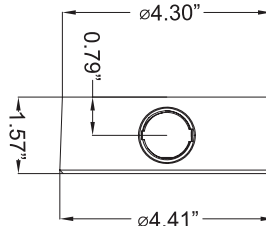

VT-TJB03

Junction Box for Cable Management for use with Transcendent 24 IR LED Fixed Lens Vandal Domes

VT-TWMT-A1

Universal 10" Wall Mount Post Adapter - Requires VT-TJB 02/03 (Listed Above)

VT-TPDMT-A1

Universal 10" Pedestal Mount Post Adapter - Requires VT-TJB 02/03 (Listed Above)