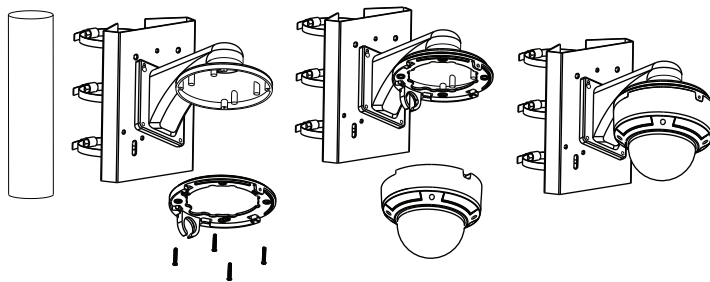

VT-TWM03

Wall Mount for Transcendent Varifocal Vandal Dome and Turret Cameras (Large Base)

VT-TWMT-3

Compact Wall Mount For Transcendent Turret (Small Base) & VTD-TNMD4RFS Compact Dome Cameras

VT-TPLMT

Universal Transcendent Pole Mount Adapter - Ivory