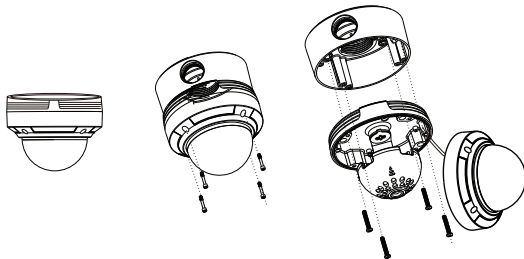

VT-TJB01

Junction Box for Cable Management for use with all Transcendent Bullet and Turret Style Cameras

VT-TJB02A

Junction Box for Cable Management for use with Transcendent Vari & Motorized Lens Vandal Domes

VT-TJB03

Junction Box for Cable Management for use with Transcendent 24 IR LED Fixed Lens Vandal Domes

VT-TWMT-A1

Universal 10" Wall Mount Post Adapter - Requires VT-TJB 02/03 (Listed Above)

VT-TPDMT-A1

Universal 10" Pedestal Mount Post Adapter - Requires VT-TJB 02/03 (Listed Above)