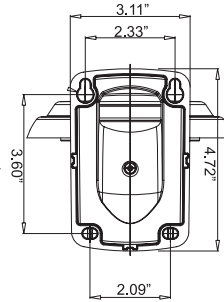

VT-TWM03

Wall Mount for Transcendent Varifocal Vandal Dome and Turret Cameras (Large Base)