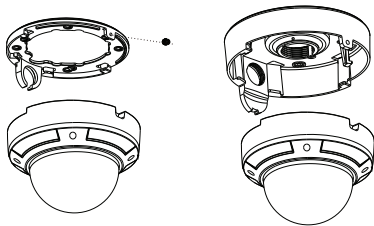

VT-TJB01

Junction Box for Cable Management for use with all Transcendent Bullet and Turret Style Cameras

VT-TJB02A

Junction Box for Cable Management for use with Transcendent Vari & Motorized Lens Vandal Domes

VT-TJB03

Junction Box for Cable Management for use with Transcendent 24 IR LED Fixed Lens Vandal Domes

VT-TWMT-A1

Universal 10" Wall Mount Post Adapter - Requires VT-TJB 02/03 (Listed Above)

VT-TPDMT-A1

Universal 10" Pedestal Mount Post Adapter - Requires VT-TJB 02/03 (Listed Above)