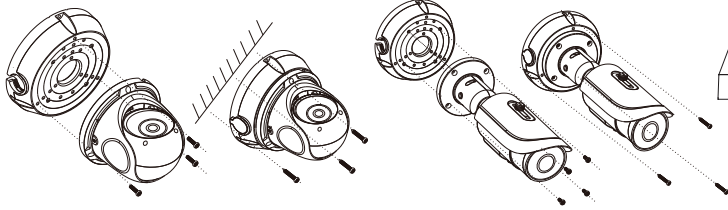

VT-TJB01

Junction Box for Cable Management for use with all Transcendent Bullet and Turret Style Cameras

VT-TJB02A

Junction Box for Cable Management for use with Transcendent Vari & Motorized Lens Vandal Domes

VT-TJB03

Junction Box for Cable Management for use with Transcendent 24 IR LED Fixed Lens Vandal Domes

VT-TWMT-A1

Universal 10" Wall Mount Post Adapter - Requires VT-TJB 02/03 (Listed Above)

VT-TPDMT-A1

Universal 10" Pedestal Mount Post Adapter - Requires VT-TJB 02/03 (Listed Above)