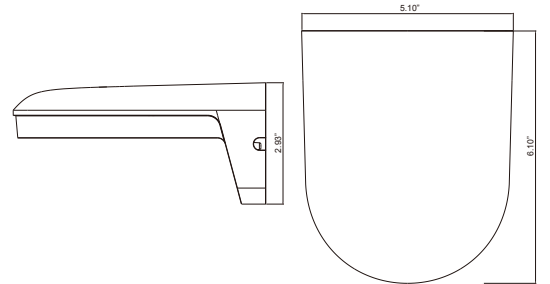

VT-TWMT-3

Compact Wall Mount For Transcendent Turret (Small Base) & VTD-TNMD4RFS Compact Dome Cameras