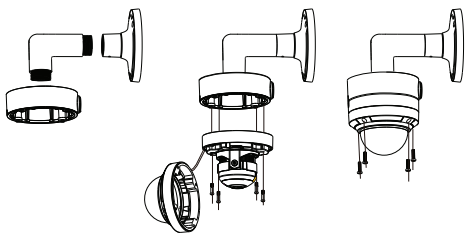

VT-TJB01

Junction Box for Cable Management for use with all Transcendent Bullet and Turret Style Cameras

VT-TJB02A

Junction Box for Cable Management for use with Transcendent Vari & Motorized Lens Vandal Domes

VT-TJB03

Junction Box for Cable Management for use with Transcendent 24 IR LED Fixed Lens Vandal Domes

VT-TWMT-A1

Universal 10" Wall Mount Post Adapter - Requires VT-TJB 02/03 (Listed Above)

VT-TPDMT-A1

Universal 10" Pedestal Mount Post Adapter - Requires VT-TJB 02/03 (Listed Above)

VT-TWM03

Wall Mount for Transcendent Varifocal Vandal Dome and Turret Cameras (Large Base)

VT-TWMT-3

Compact Wall Mount For Transcendent Turret (Small Base) & VTD-TNMD4RFS Compact Dome Cameras

VT-TPLMT

Universal Transcendent Pole Mount Adapter - Ivory