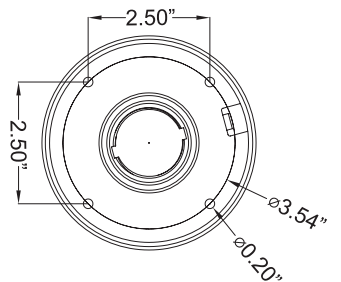

VT-TJB03

Junction Box for Cable Management for use with Transcendent 24 IR LED Fixed Lens Vandal Domes

VT-TWMT-A1

Universal 10" Wall Mount Post Adapter - Requires VT-TJB 02/03 (Listed Above)

VT-TPDMT-A1

Universal 10" Pedestal Mount Post Adapter - Requires VT-TJB 02/03 (Listed Above)