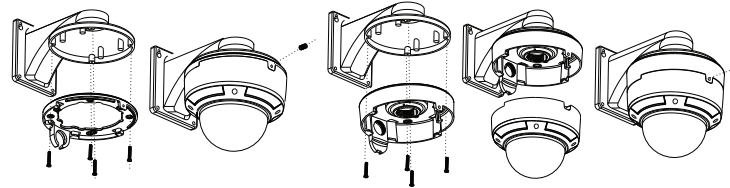

VT-TWM03

Wall Mount for Transcendent Varifocal Vandal Dome and Turret Cameras (Large Base)