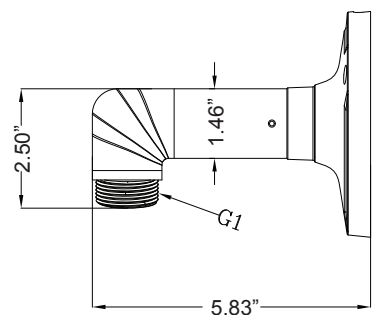

VT-TJB03

Junction Box for Cable Management for use with Transcendent 24 IR LED Fixed Lens Vandal Domes

VT-TWMT-A1

Universal 10" Wall Mount Post Adapter - Requires VT-TJB 02/03 (Listed Above)

VT-TPDMT-A1

Universal 10" Pedestal Mount Post Adapter - Requires VT-TJB 02/03 (Listed Above)