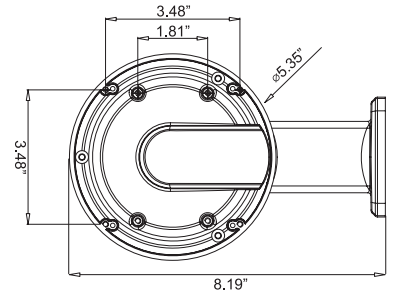

VT-TWM03

Wall Mount for Transcendent Varifocal Vandal Dome and Turret Cameras (Large Base)