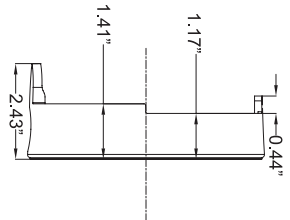

VT-TJB03

Junction Box for Cable Management for use with Transcendent 24 IR LED Fixed Lens Vandal Domes

VT-TWMT-A1

Universal 10" Wall Mount Post Adapter - Requires VT-TJB 02/03 (Listed Above)

VT-TPDMT-A1

Universal 10" Pedestal Mount Post Adapter - Requires VT-TJB 02/03 (Listed Above)