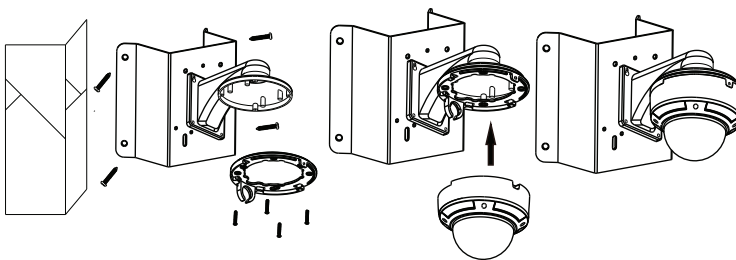

VT-TCNMT

Universal Transcendent Corner Mount Adapter - Ivory