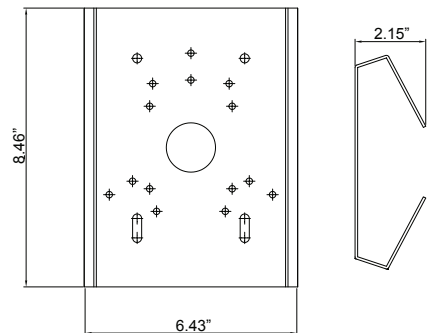

VT-TWM03

Wall Mount for Transcendent Varifocal Vandal Dome and Turret Cameras (Large Base)

VT-TWMT-3

Compact Wall Mount For Transcendent Turret (Small Base) & VTD-TNMD4RFS Compact Dome Cameras

VT-TPLMT

Universal Transcendent Pole Mount Adapter - Ivory