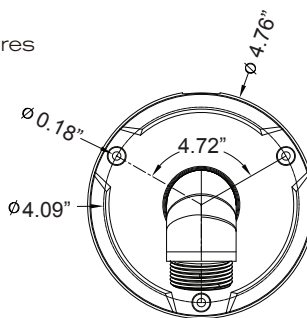

VT-TJB03

Junction Box for Cable Management for use with Transcendent 24 IR LED Fixed Lens Vandal Domes

VT-TWMT-A1

Universal 10" Wall Mount Post Adapter - Requires VT-TJB 02/03 (Listed Above)

VT-TPDMT-A1

Universal 10" Pedestal Mount Post Adapter - Requires VT-TJB 02/03 (Listed Above)