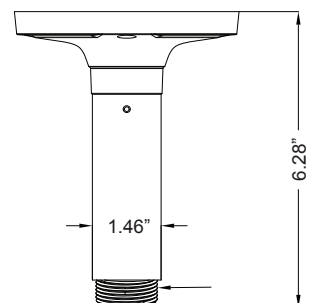

VT-TJB03

Junction Box for Cable Management for use with Transcendent 24 IR LED Fixed Lens Vandal Domes

VT-TWMT-A1

Universal 10" Wall Mount Post Adapter - Requires VT-TJB 02/03 (Listed Above)

VT-TPDMT-A1

Universal 10" Pedestal Mount Post Adapter - Requires VT-TJB 02/03 (Listed Above)