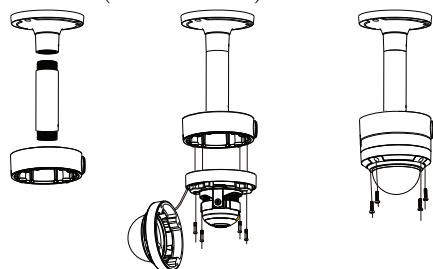

VT-TJB03

Junction Box for Cable Management for use with Transcendent 24 IR LED Fixed Lens Vandal Domes

VT-TWMT-A1

Universal 10" Wall Mount Post Adapter - Requires VT-TJB 02/03 (Listed Above)

VT-TPDMT-A1

Universal 10" Pedestal Mount Post Adapter - Requires VT-TJB 02/03 (Listed Above)

VT-TWM03

Wall Mount for Transcendent Varifocal Vandal Dome and Turret Cameras (Large Base)

VT-TWMT-3

Compact Wall Mount For Transcendent Turret (Small Base) & VTD-TNMD4RFS Compact Dome Cameras

VT-TPLMT

Universal Transcendent Pole Mount Adapter - Ivory