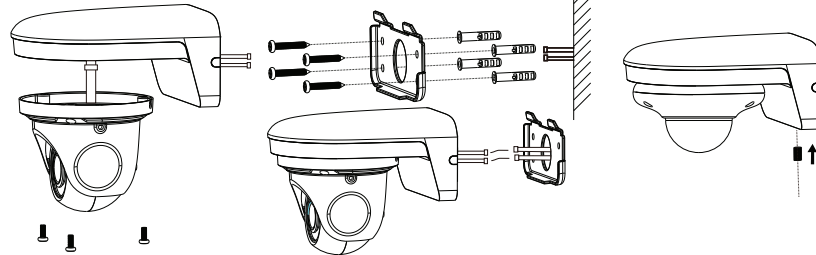

VT-TJB03

Junction Box for Cable Management for use with Transcendent 24 IR LED Fixed Lens Vandal Domes

VT-TWMT-A1

Universal 10" Wall Mount Post Adapter - Requires VT-TJB 02/03 (Listed Above)

VT-TPDMT-A1

Universal 10" Pedestal Mount Post Adapter - Requires VT-TJB 02/03 (Listed Above)

VT-TWM03

Wall Mount for Transcendent Varifocal Vandal Dome and Turret Cameras (Large Base)

VT-TWMT-3

Compact Wall Mount For Transcendent Turret (Small Base) & VTD-TNMD4RFS Compact Dome Cameras

VT-TPLMT

Universal Transcendent Pole Mount Adapter - Ivory