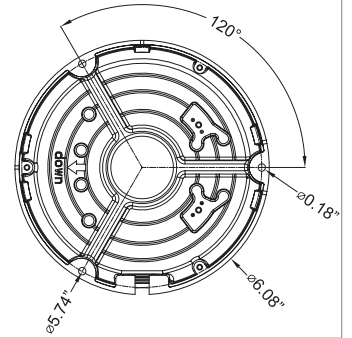

VT-TJB01

Junction Box for Cable Management for use with all Transcendent Bullet and Turret Style Cameras