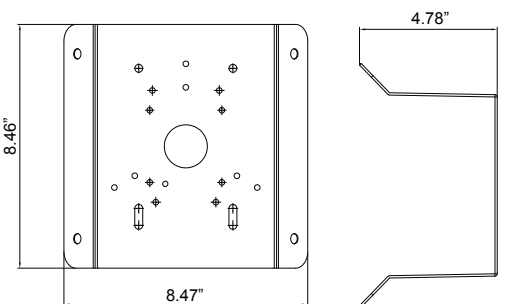

VT-TCNMT

Universal Transcendent Corner Mount Adapter - Ivory